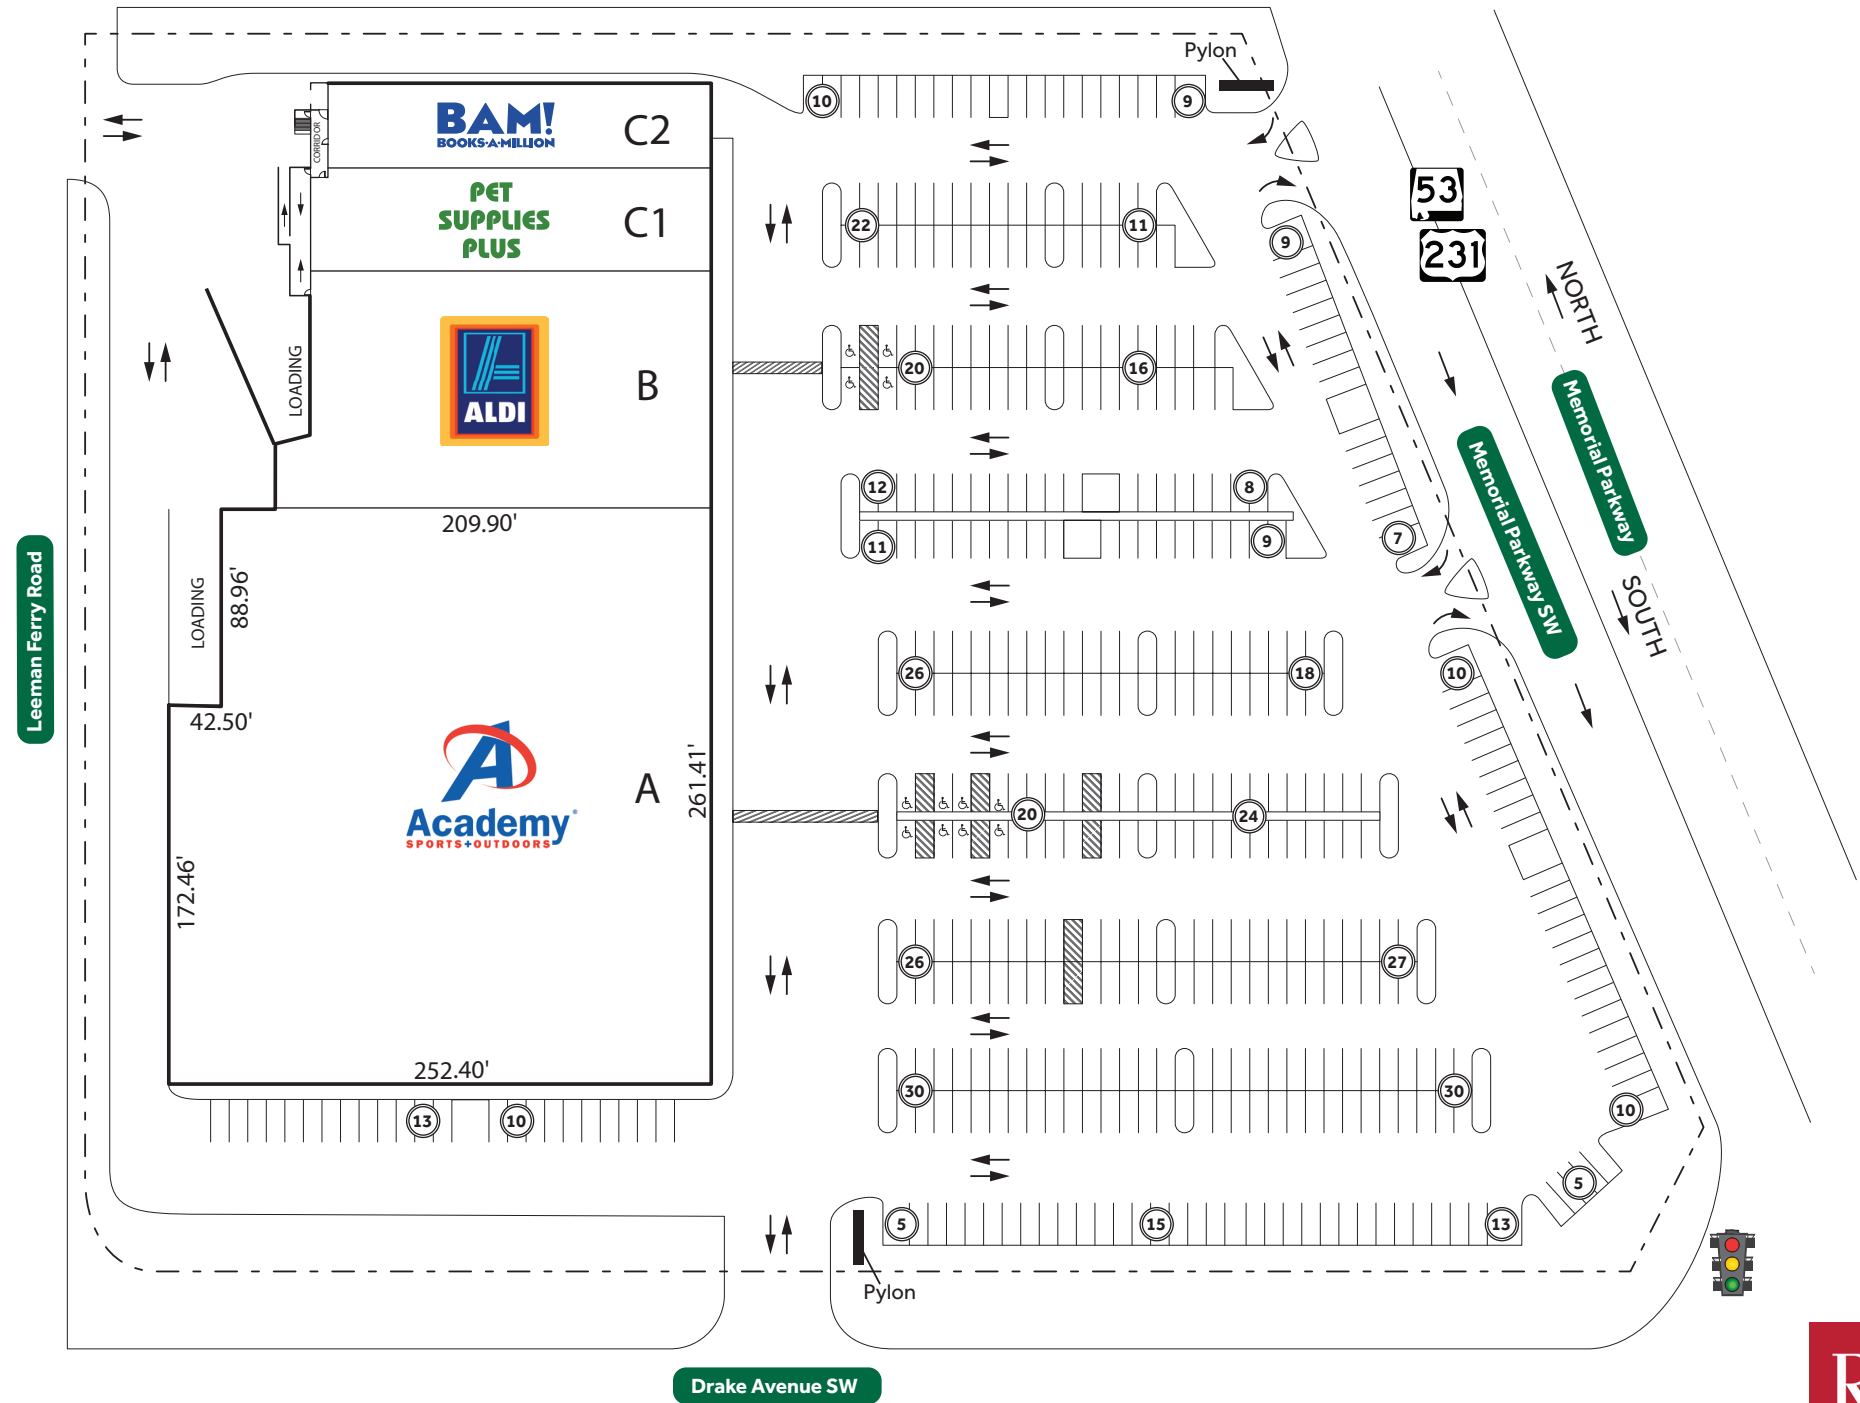

# Academy Plaza

Huntsville, Alabama

## Site Plan

A. Academy Sports + Outdoors	62,962 sf
B. Aldi	21,622 sf
C1. Pet Supplies Plus	9,233 sf
C2. Books-A-Million	8,575 sf

Information furnished is from sources deemed reliable, but is not guaranteed by RD Management and is subject to change in price, corrections, errors and omissions, prior sales or withdrawal without notice.