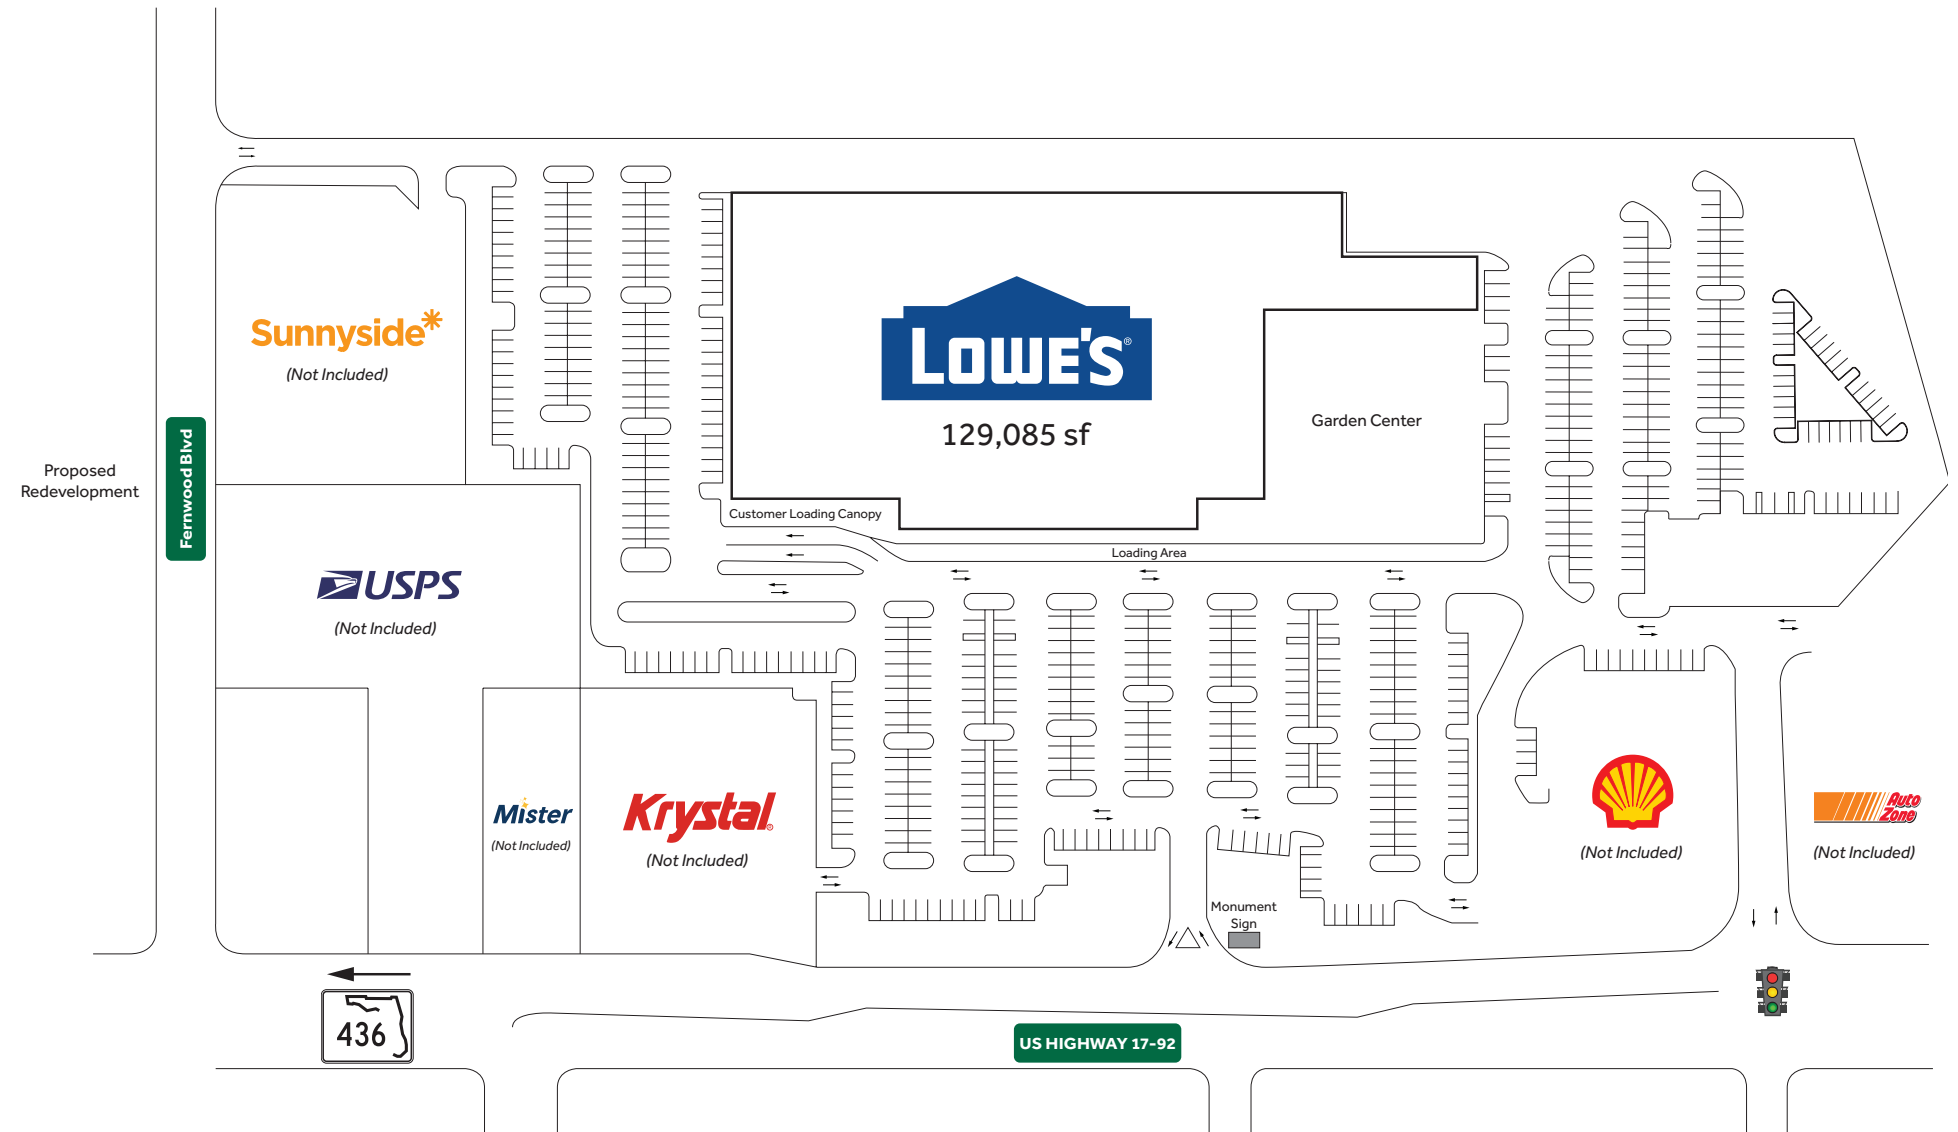

Lowe's Shopping Center

6735 U.S. Highway 17-92 Fern Park (Orlando), Florida 32730

Lowe's Shopping Center

Orlando, Florida

Site Plan

Information furnished is from sources deemed reliable, but is not guaranteed by RD Management and is subject to change in price, corrections, errors and omissions, prior sales or withdrawal without notice.

Lowe's Shopping Center

Orlando, Florida

Demographics

Population

Households

Average HH Income

Age

Median HH Income

Daytime Demographics

Lowe's Shopping Center

Orlando, Florida

Overview & Neighborhood Map

Lowe's Shopping Center

6735 U.S. Highway 17-92 Fern Park (Orlando), Florida 32730

A large, blue, house-shaped sign with a red border mounted on a building. The sign features the word 'LOWE'S' in large, white, 3D block letters. Below it, the words 'HOME IMPROVEMENT WAREHOUSE' are written in smaller, white, 3D block letters.