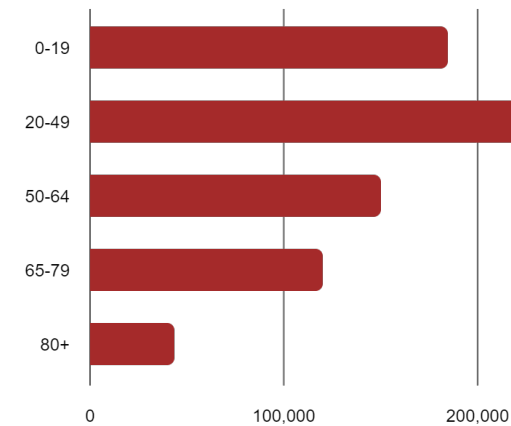

Golf Glen Mart Plaza Outlot Available

9050 Golf Road (Route 58) in Niles, Illinois 60714

Demographics

Population

Households

Average HH Income

Age

Median HH Income