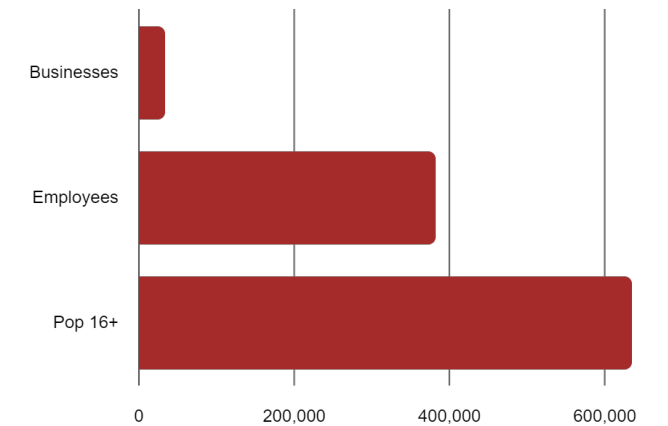

Daytime Demographics