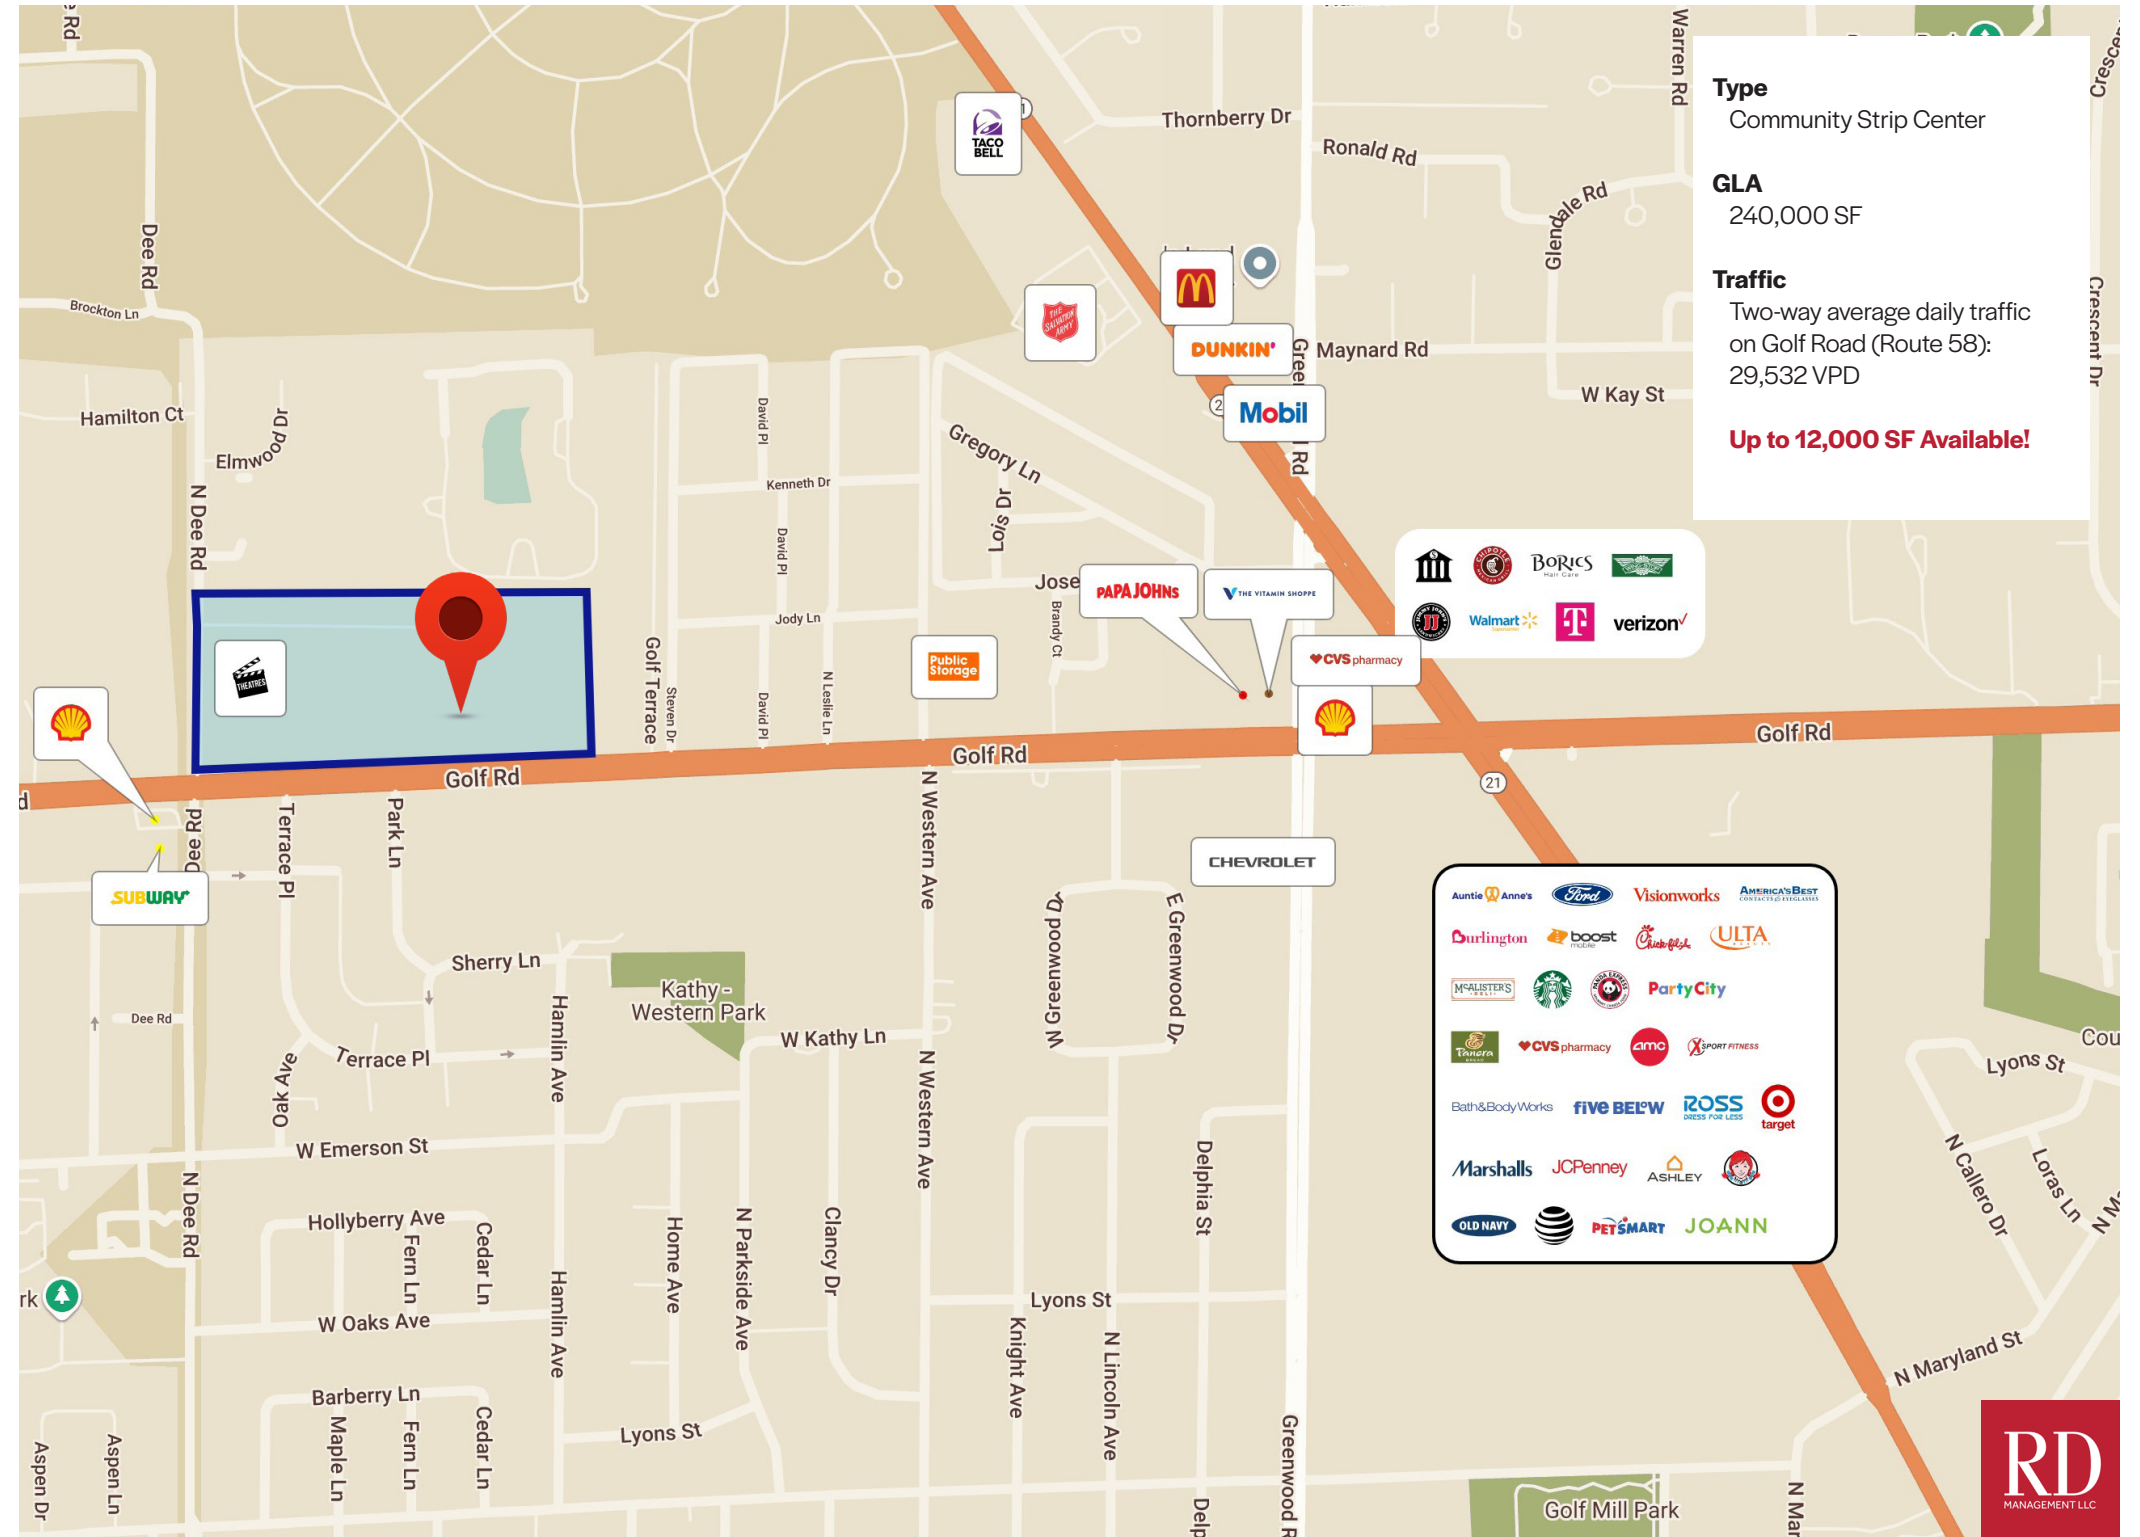

Golf Glen Mart Plaza Outlot Available

9050 Golf Road (Route 58) in Niles, Illinois 60714

Golf Glen Mart Plaza *Outlot Available*

9050 Golf Road (Route 58) in Niles, Illinois 60714

Site Plan

Information furnished is from sources deemed reliable, but is not guaranteed by RD Management and is subject to change in price, corrections, errors and omissions, prior sales or withdrawal without notice.

Golf Glen Mart Plaza Outlot Available

9050 Golf Road (Route 58) in Niles, Illinois 60714

Demographics

Population

Households

Average HH Income

Age

Median HH Income

Daytime Demographics

Golf Glen Mart Plaza Outlot Available

9050 Golf Road (Route 58) in Niles, Illinois 60714

Overview & Neighborhood Map

Golf Glen Mart Plaza Outlot Available

9050 Golf Road (Route 58) in Niles, Illinois 60714