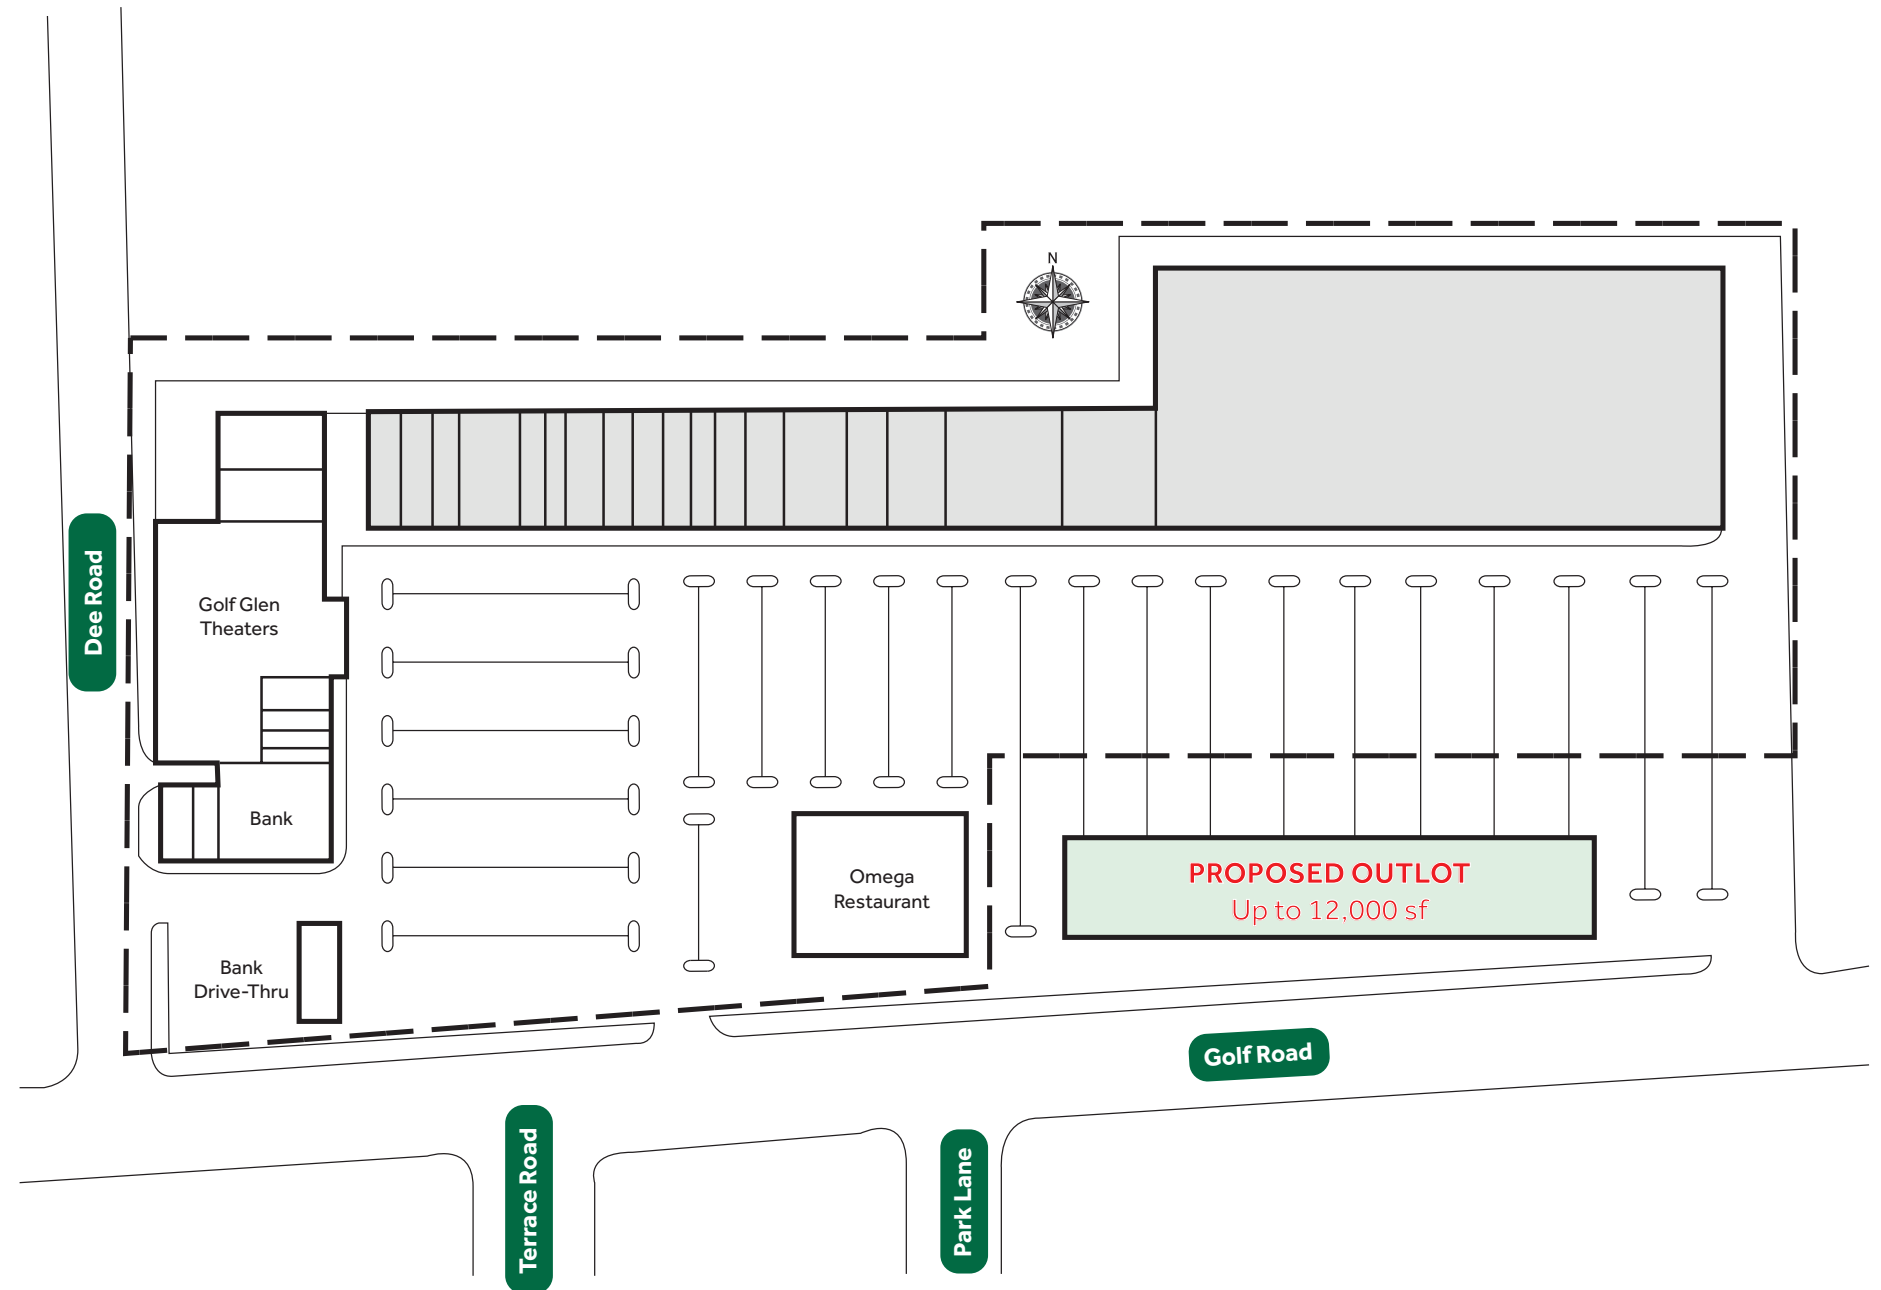

Golf Glen Mart Plaza Outlot Available

9050 Golf Road (Route 58) in Niles, Illinois 60714

Golf Glen Mart Plaza *Outlot Available*

9050 Golf Road (Route 58) in Niles, Illinois 60714

Site Plan

Information furnished is from sources deemed reliable, but is not guaranteed by RD Management and is subject to change in price, corrections, errors and omissions, prior sales or withdrawal without notice.

Golf Glen Mart Plaza Outlot Available

9050 Golf Road (Route 58) in Niles, Illinois 60714

Demographics

Population

Households

Average HH Income

Age

Median HH Income

Daytime Demographics

Golf Glen Mart Plaza Outlot Available

9050 Golf Road (Route 58) in Niles, Illinois 60714

Overview & Neighborhood Map

Golf Glen Mart Plaza Outlot Available

9050 Golf Road (Route 58) in Niles, Illinois 60714