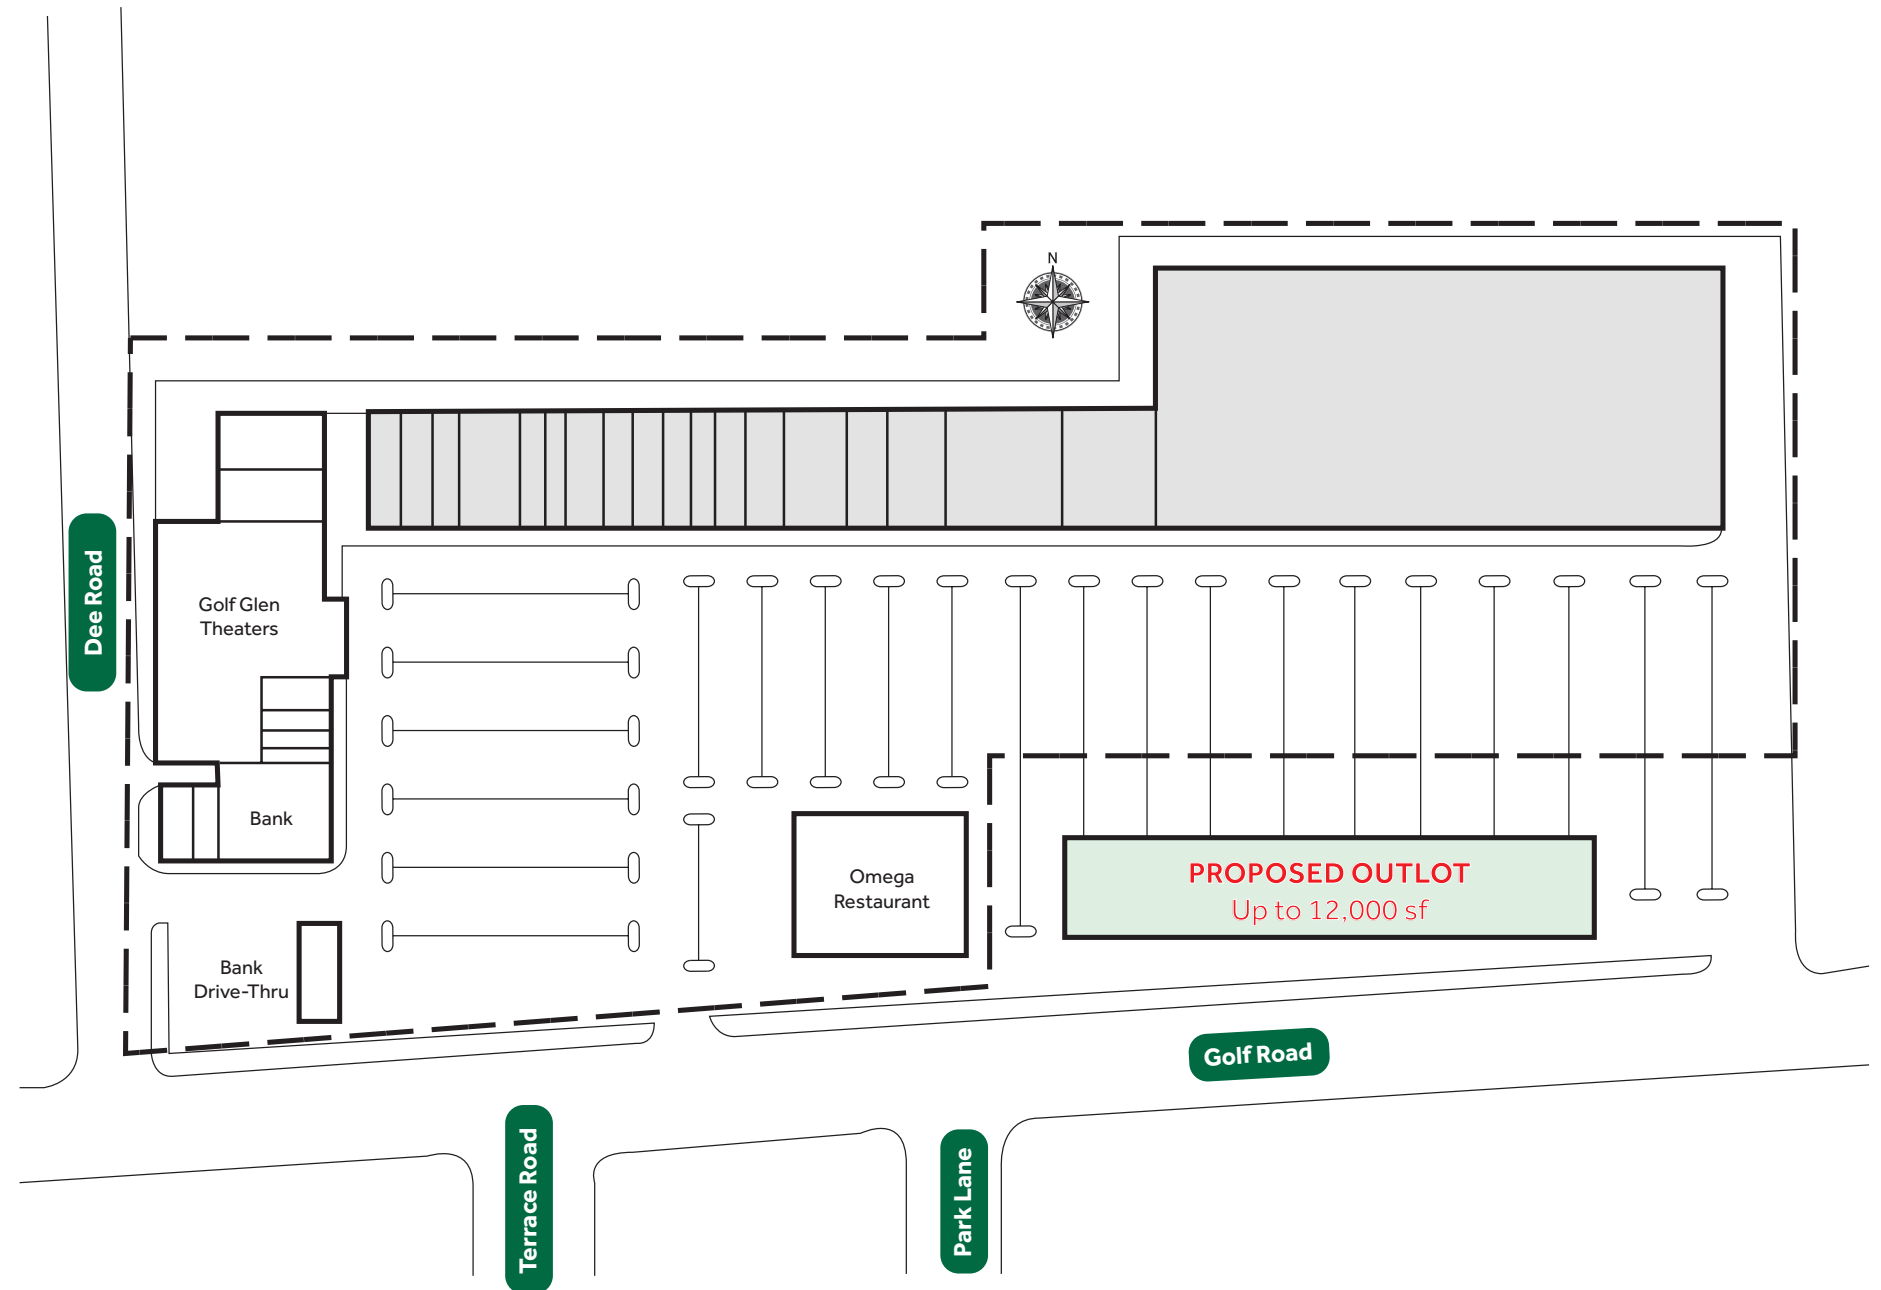

Golf Glen Mart Plaza *Outlot Available*

9050 Golf Road (Route 58) in Niles, Illinois 60714

Site Plan

Information furnished is from sources deemed reliable, but is not guaranteed by RD Management and is subject to change in price, corrections, errors and omissions, prior sales or withdrawal without notice.