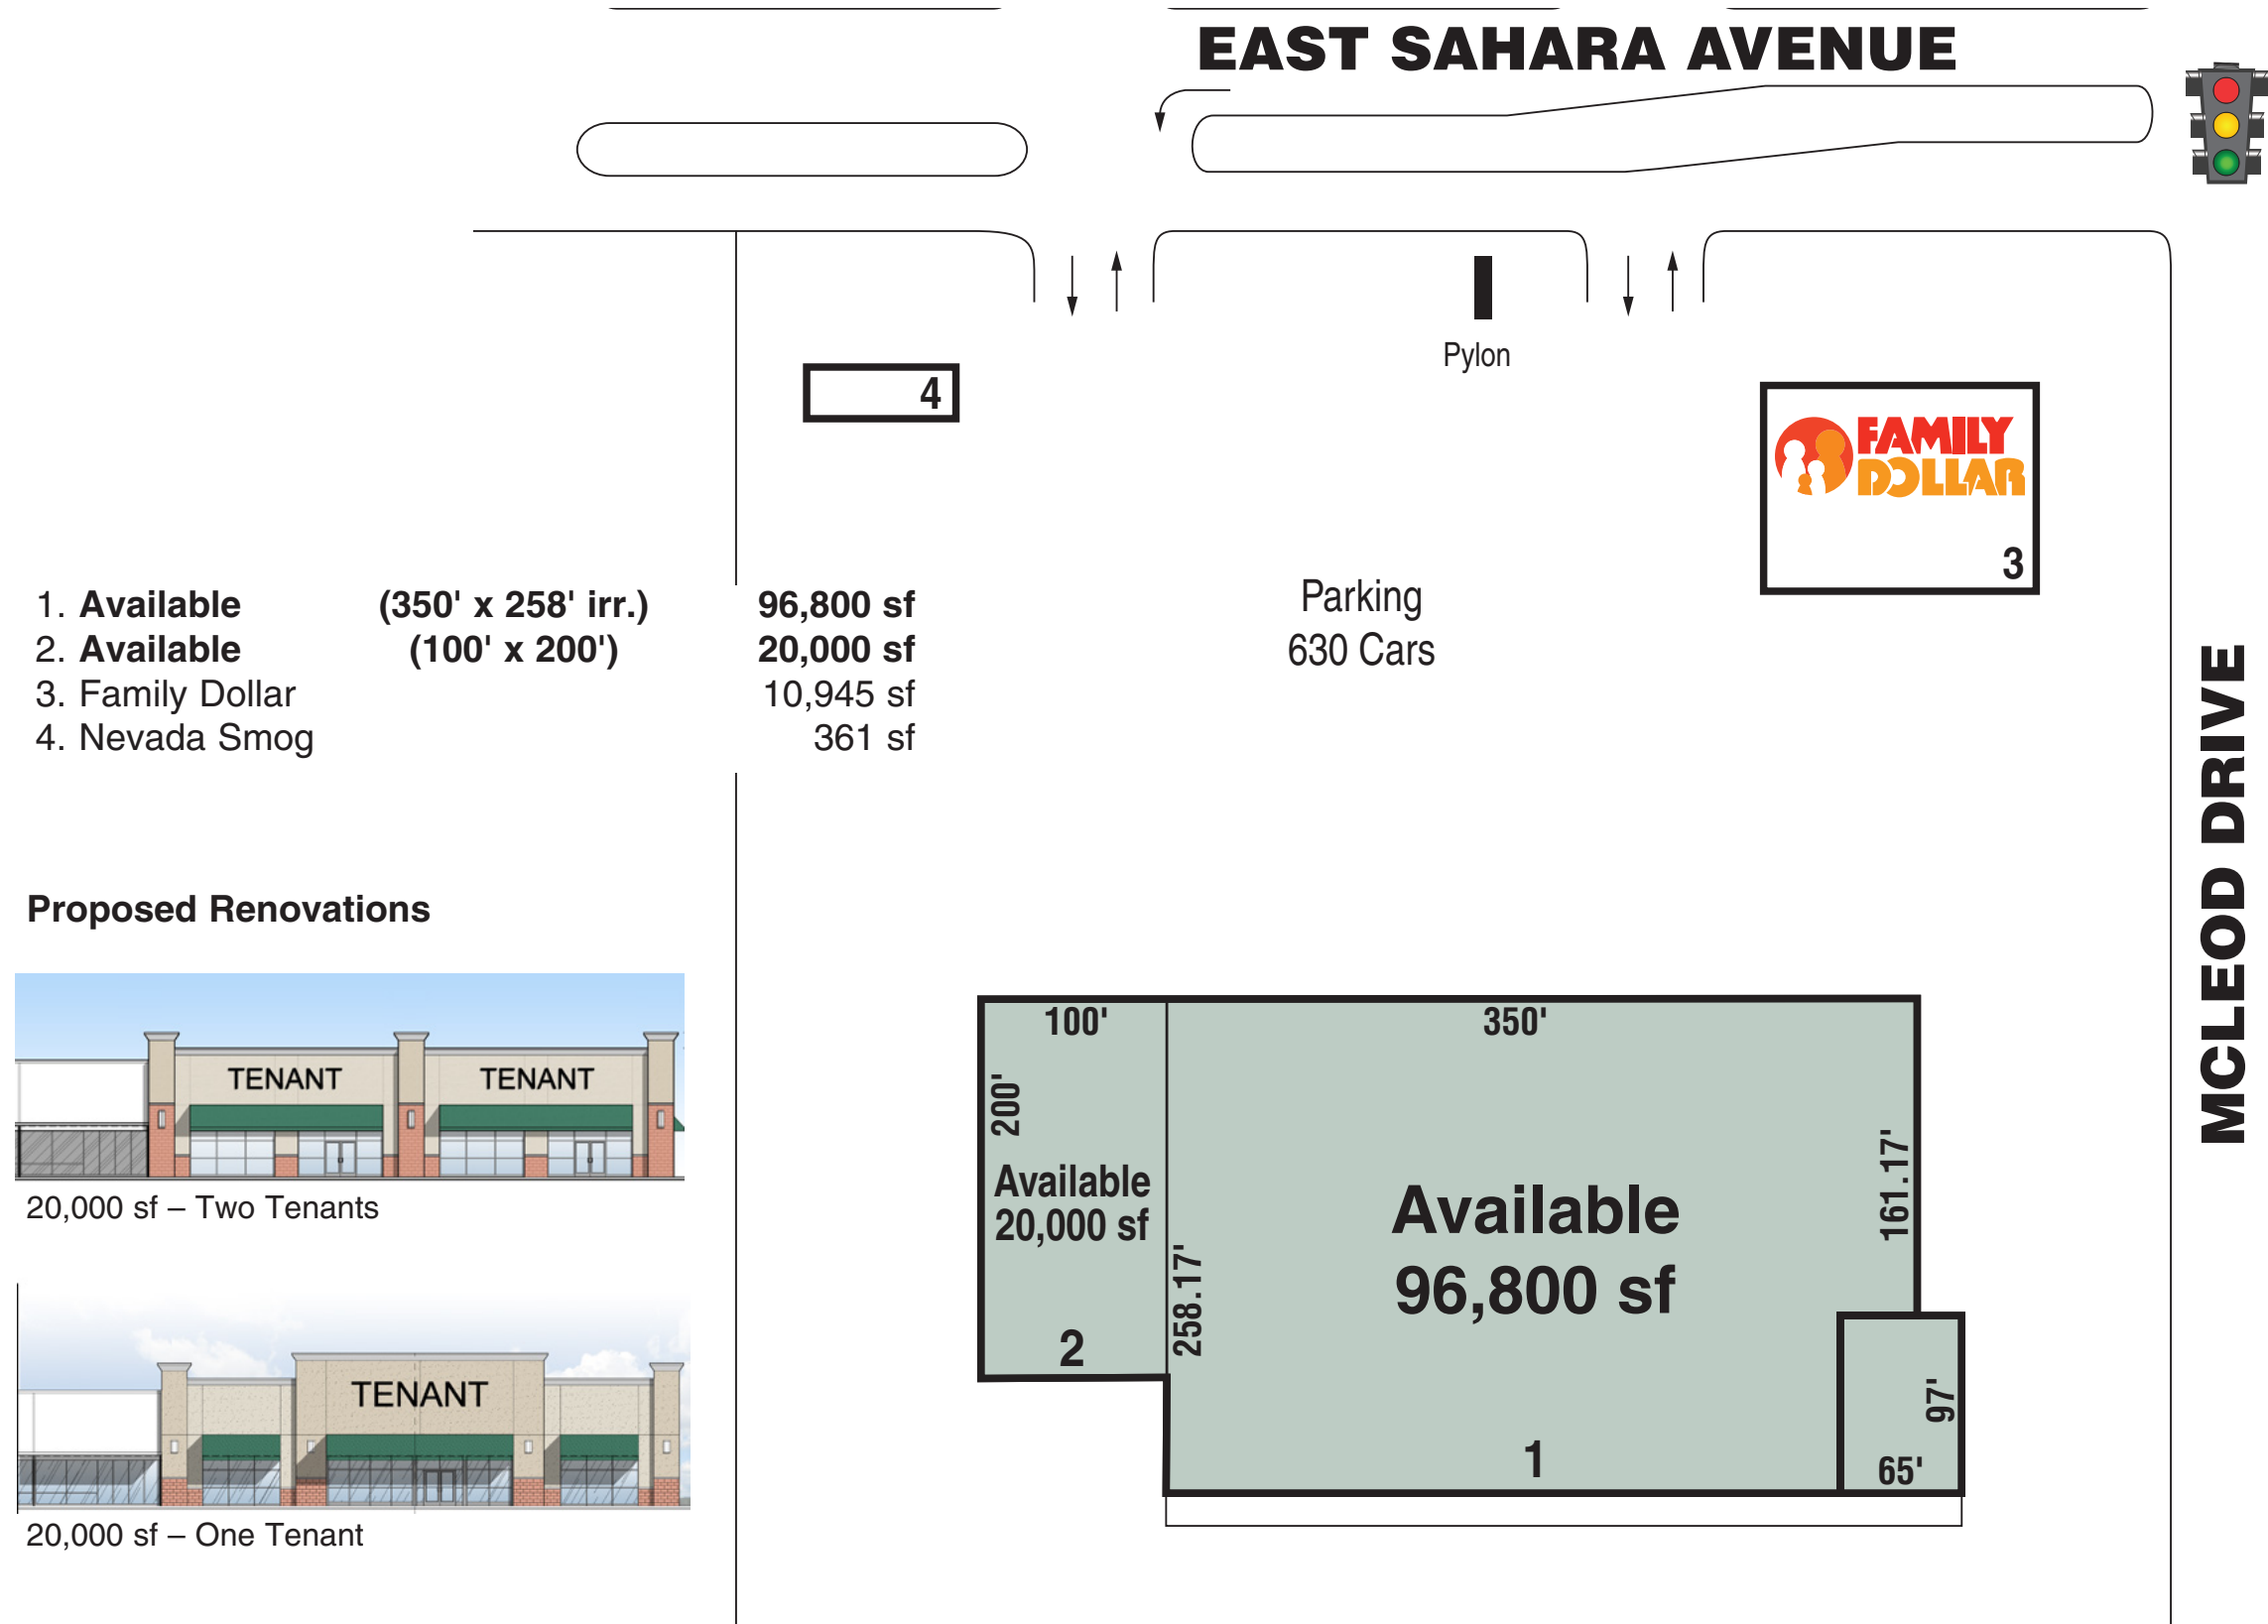

# East Sahara Plaza

2975 East Sahara Avenue and McLeod Drive  
Las Vegas, Nevada 89104

## Proposed Renovations

20,000 sf – Two Tenants

20,000 sf – One Tenant