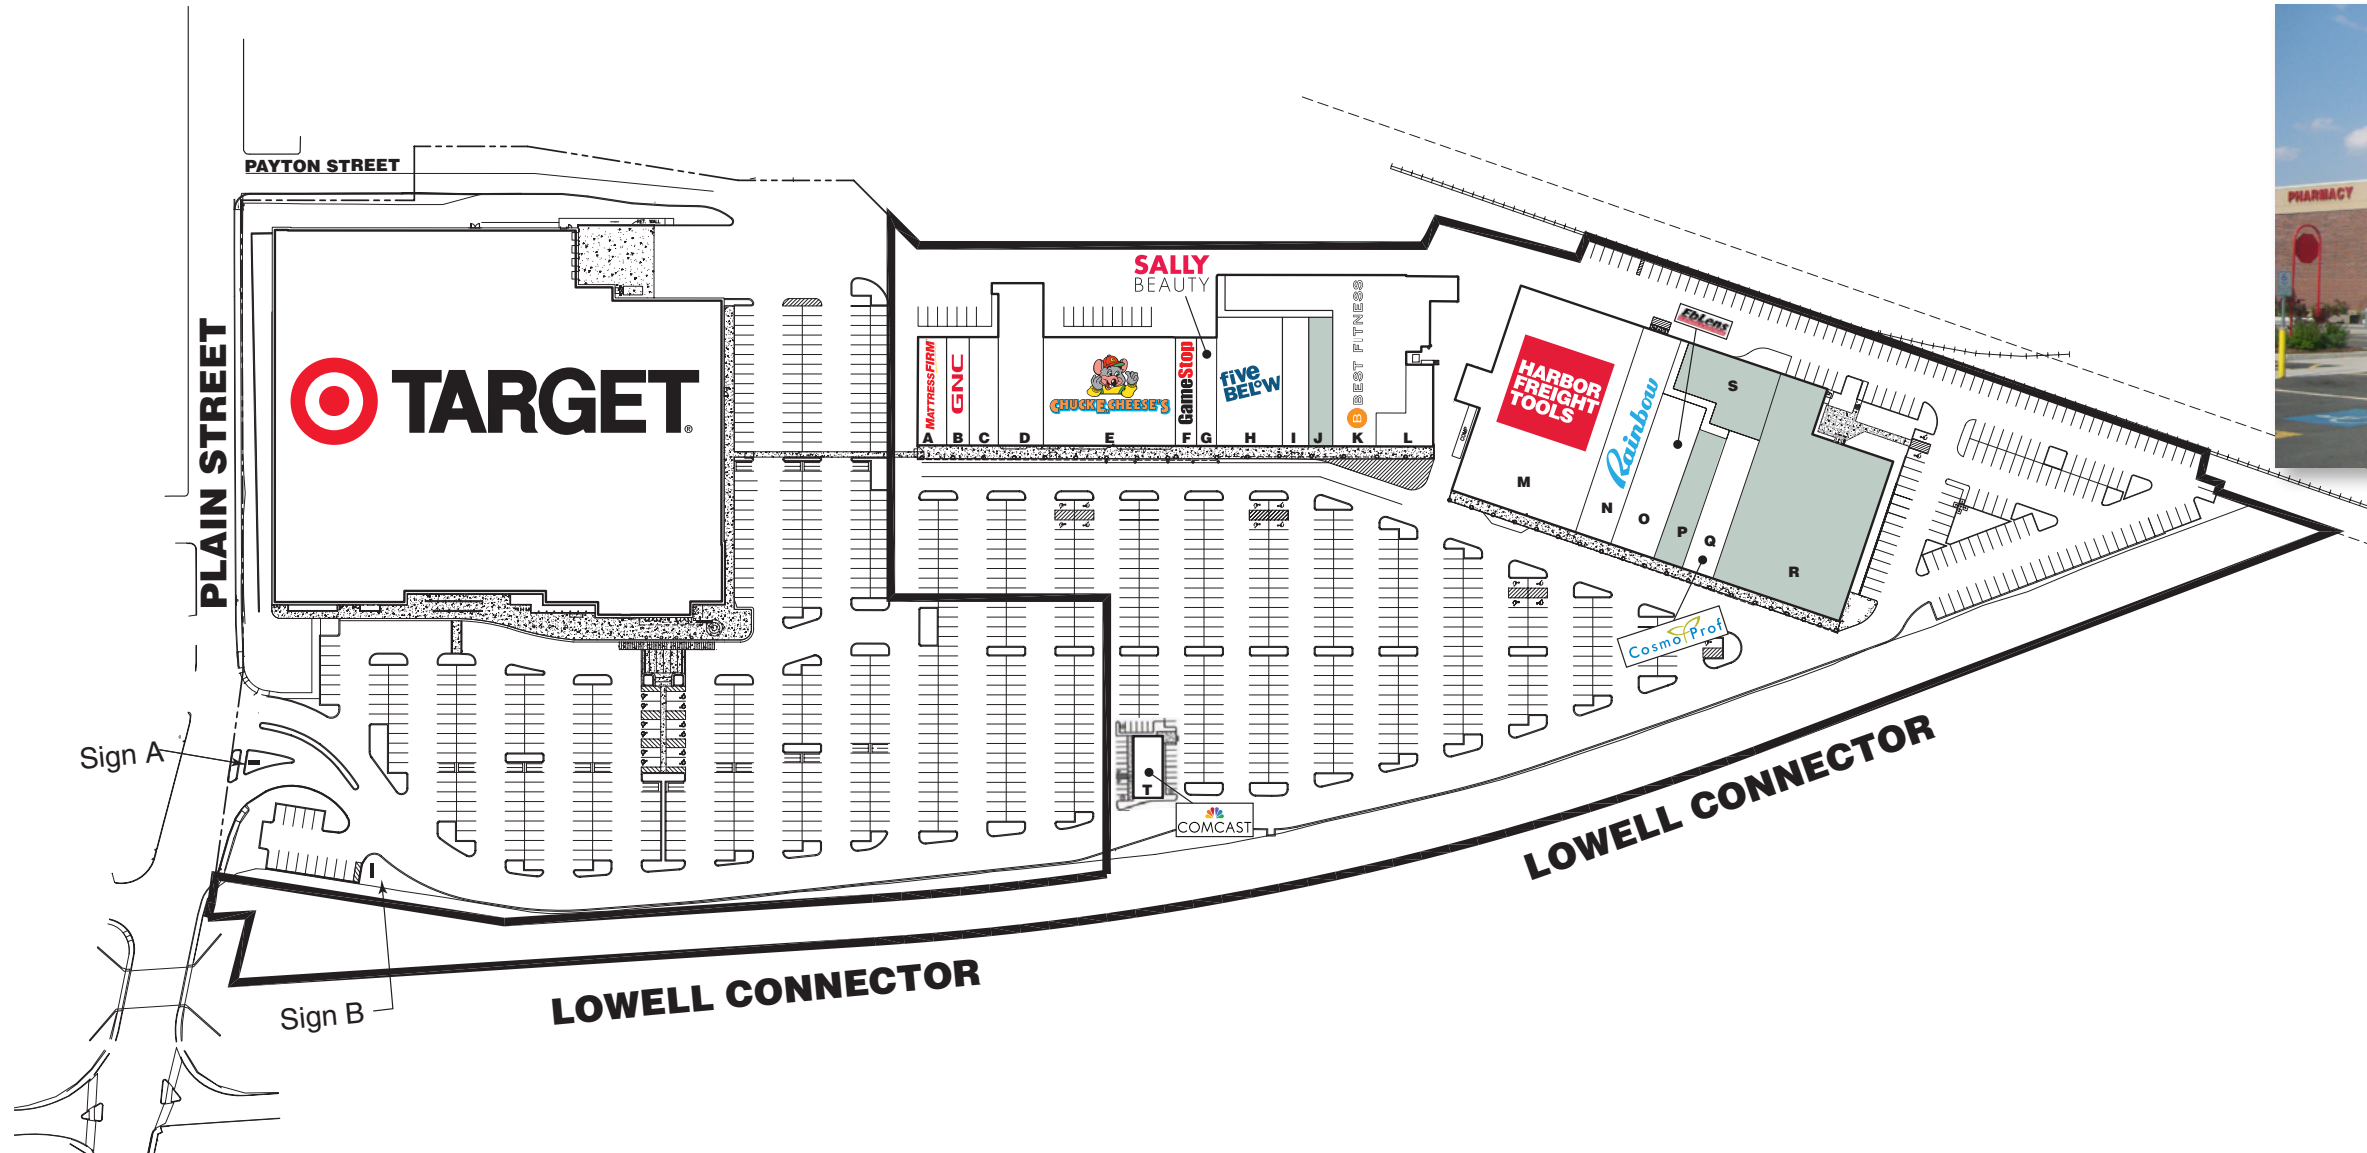

Meadow Brook Center

199-211 Plain Street

Lowell, Massachusetts 01852

Jordan Goldblum
 212-265-6600 x390
 jgoldblum@rdmanagement.com
 810 Seventh Avenue, 10th floor
 New York, NY 10019

A. Mattress Firm	4,400 sf	K. Best Fitness	16,852 sf
B. GNC	1,600 sf	L. Nail Depot	2,600 sf
C. SROS Salon	1,500 sf	M. Harbor Freight Tools	25,000 sf
D. China Buffet	6,000 sf	N. Rainbow	7,986 sf
E. Chuck E. Cheese	11,959 sf	O. Eblens	5,973 sf
F. Game Stop	2,300 sf	P. Available	(30' x 116.66')
G. Sally Beauty	1,500 sf	Q. Cosmo Prof	2,544 sf
H. Five Below	7,750 sf	R. Available	(120.6' x 198.9' irr.)
I. Bambu Drinks and Desserts	1,520 sf	S. Available Storage	(84.3' x 73.9' irr.)
J. Available	(16.25' x 109.42')	T. Comcast	4,700 sf