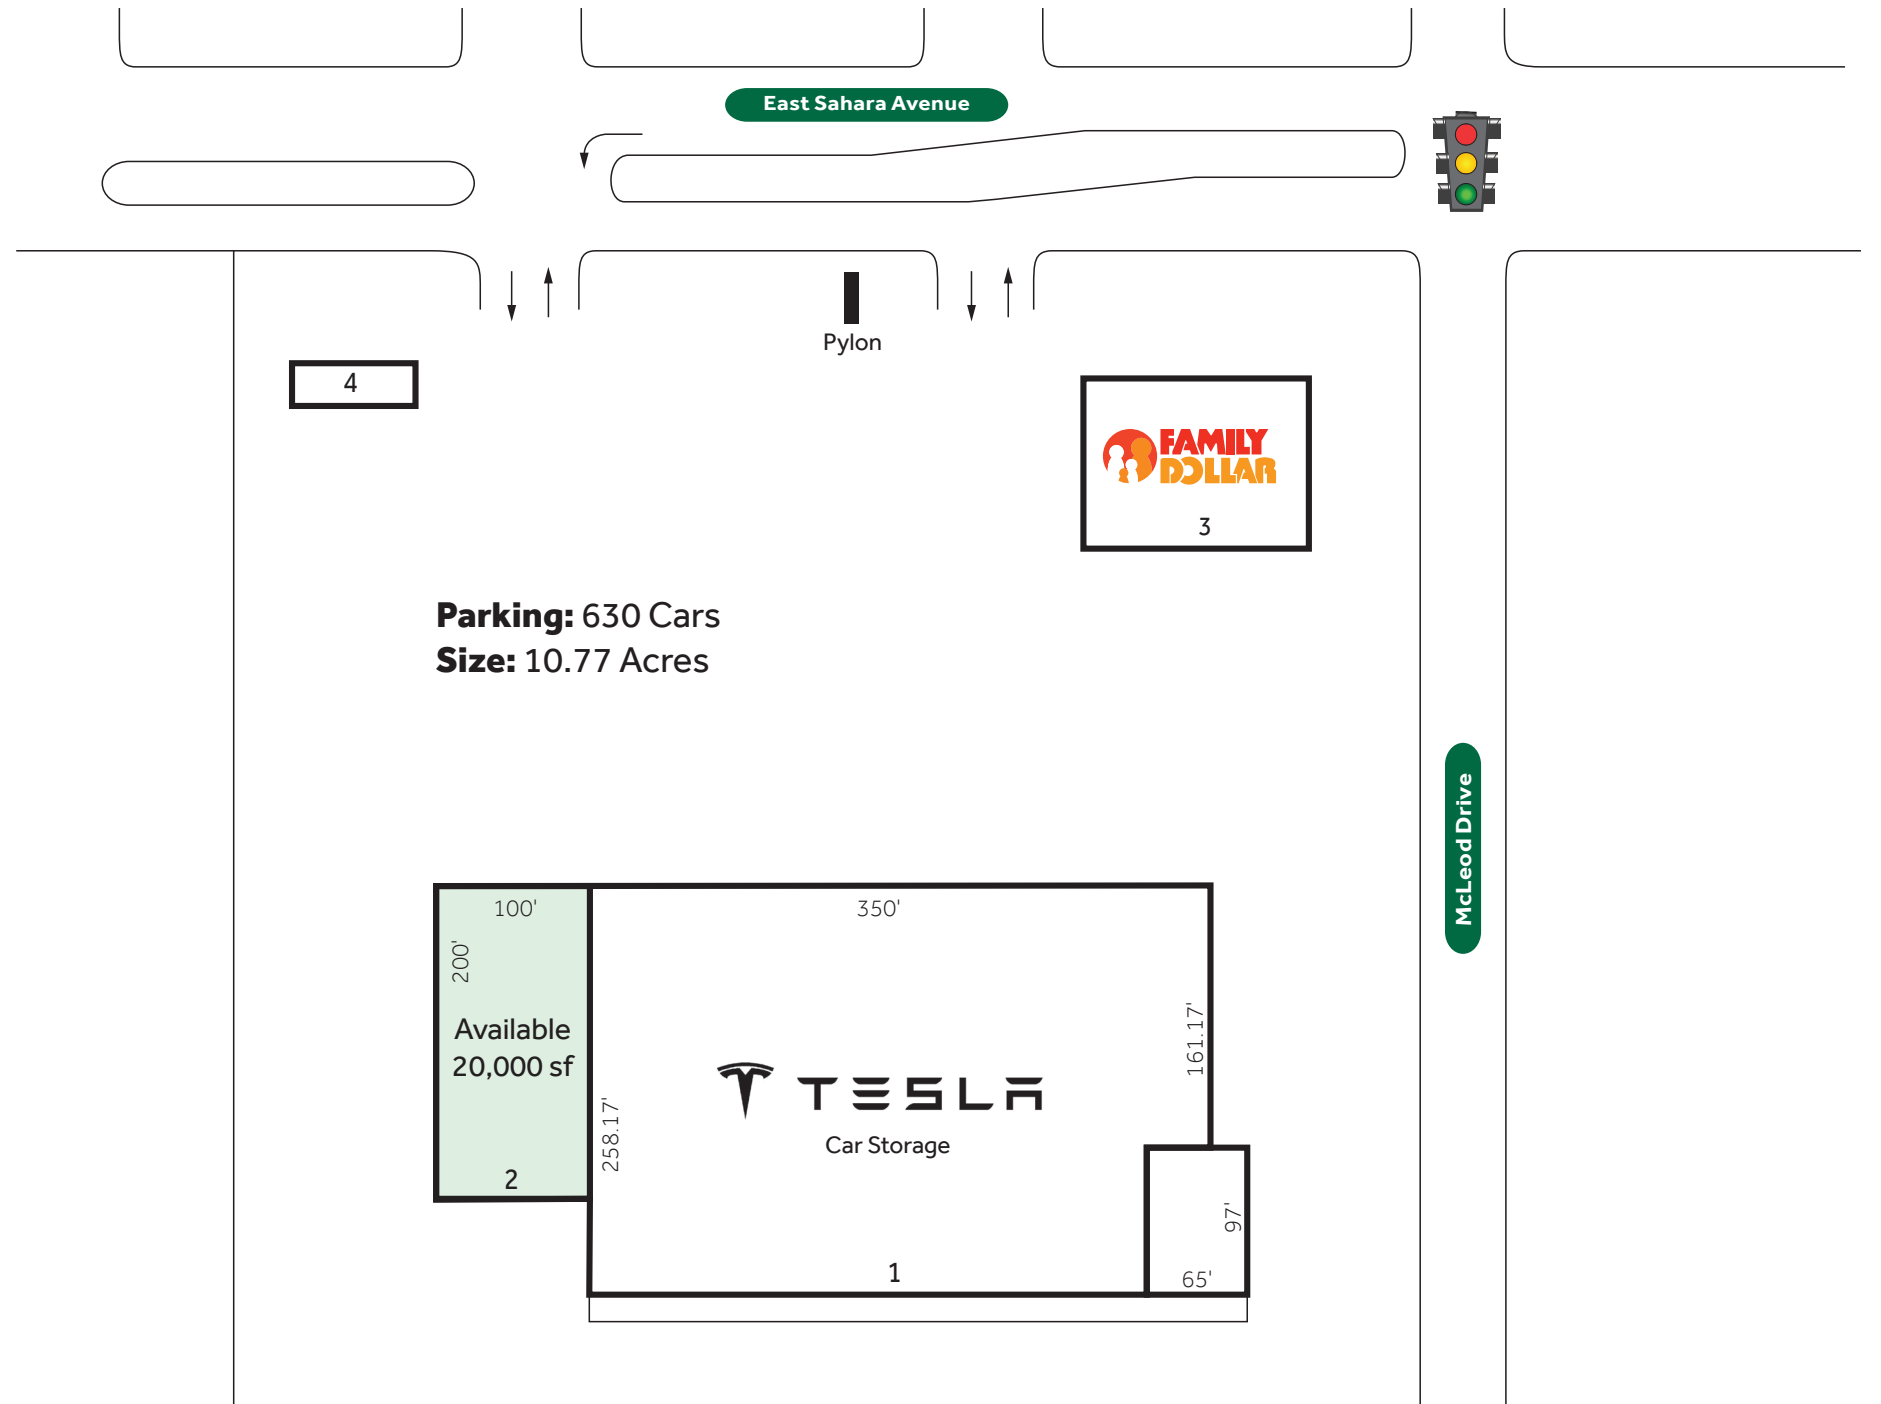

East Sahara Plaza

Las Vegas, Nevada

Parking: 630 Cars
Size: 10.77 Acres

Information furnished is from sources deemed reliable, but is not guaranteed by RD Management and is subject to change in price, corrections, errors and omissions, prior sales or withdrawal without notice.