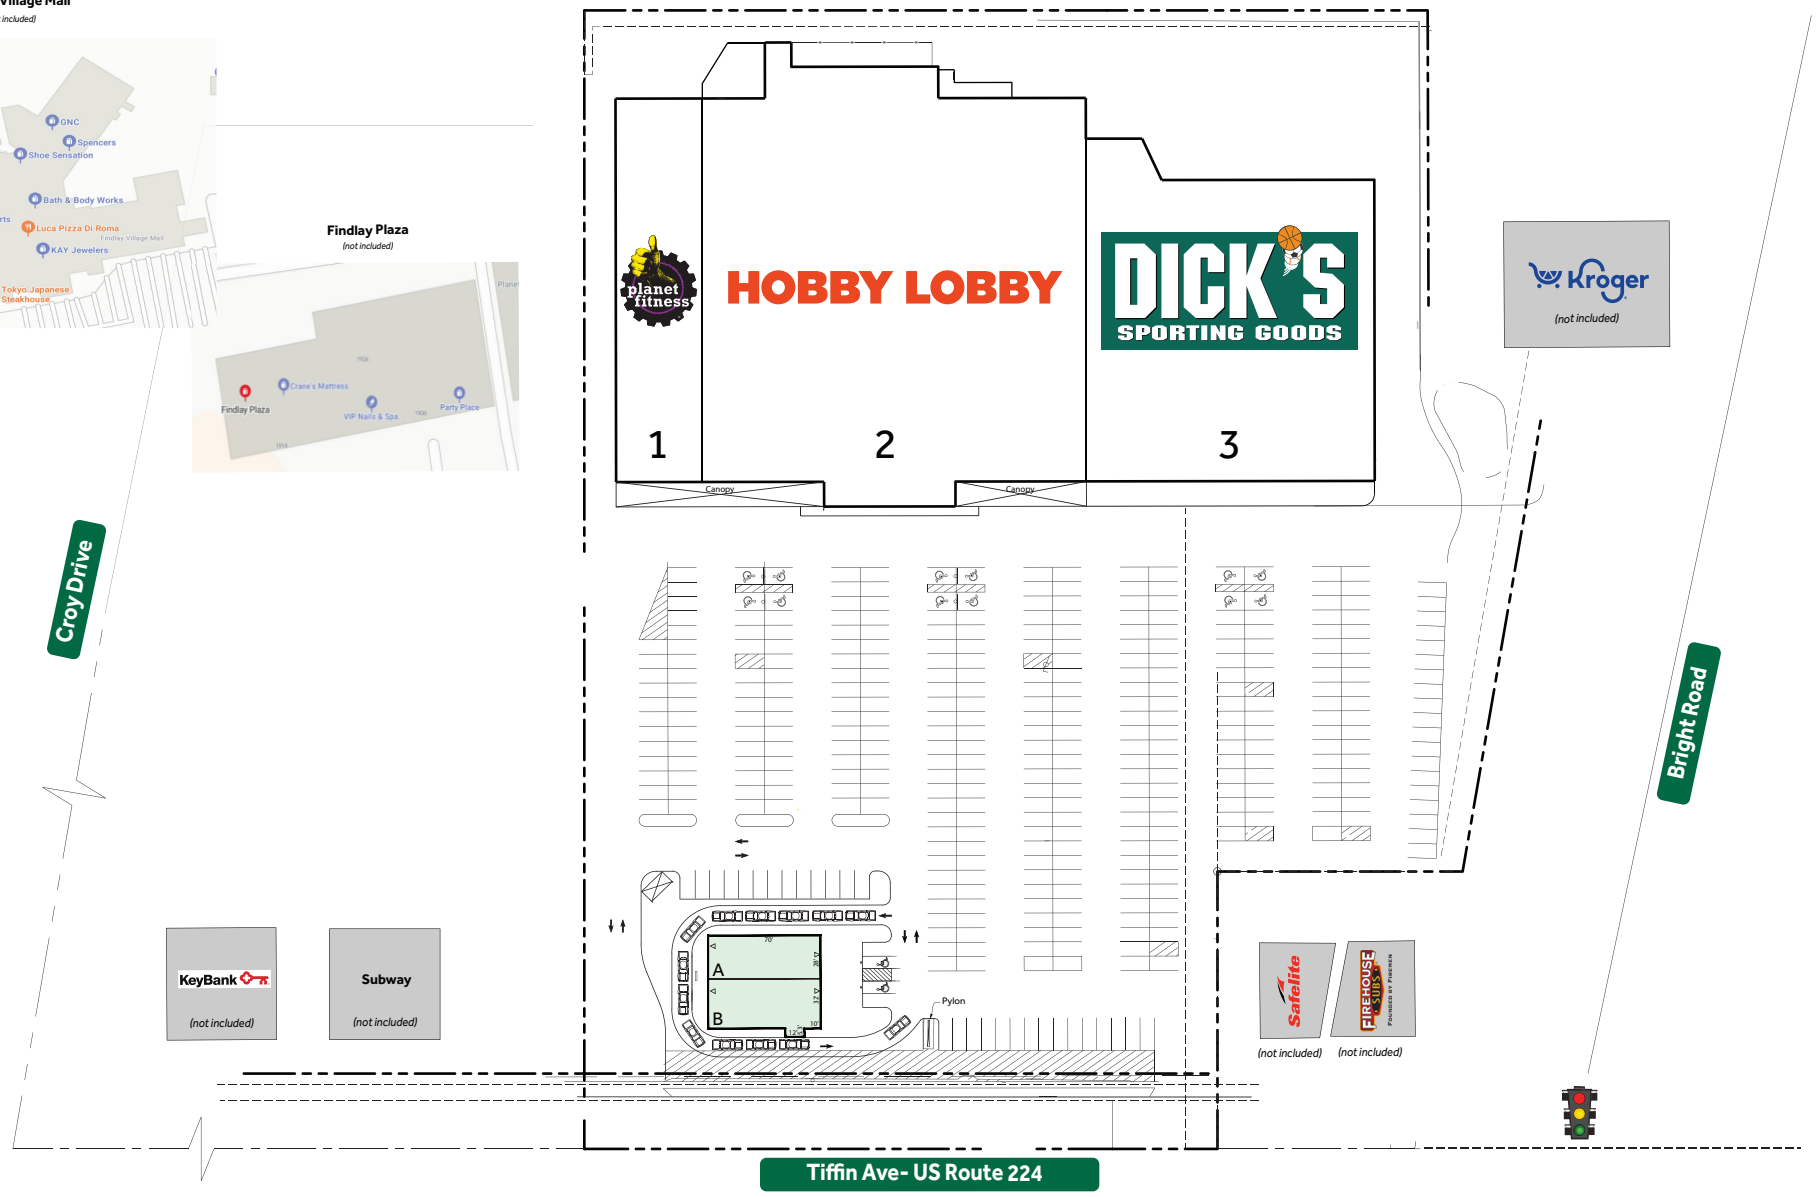

# Outlot at Hobby Lobby Plaza

Findlay, Ohio

1. Planet Fitness	17,107 sf
2. Hobby Lobby	56,242 sf
3. Dick's Sporting Goods	34,915 sf

## Proposed Outlot

<b>A. Proposed Pad Building</b>	<b>(28' x 70')</b>	<b>1,960 sf</b>
<b>B. Proposed Pad Building w/ drive-thru</b>	<b>(32' x 70')</b>	<b>2,300 sf</b>

Information furnished is from sources deemed reliable, but is not guaranteed by RD Management and is subject to change in price, corrections, errors and omissions, prior sales or withdrawal without notice.