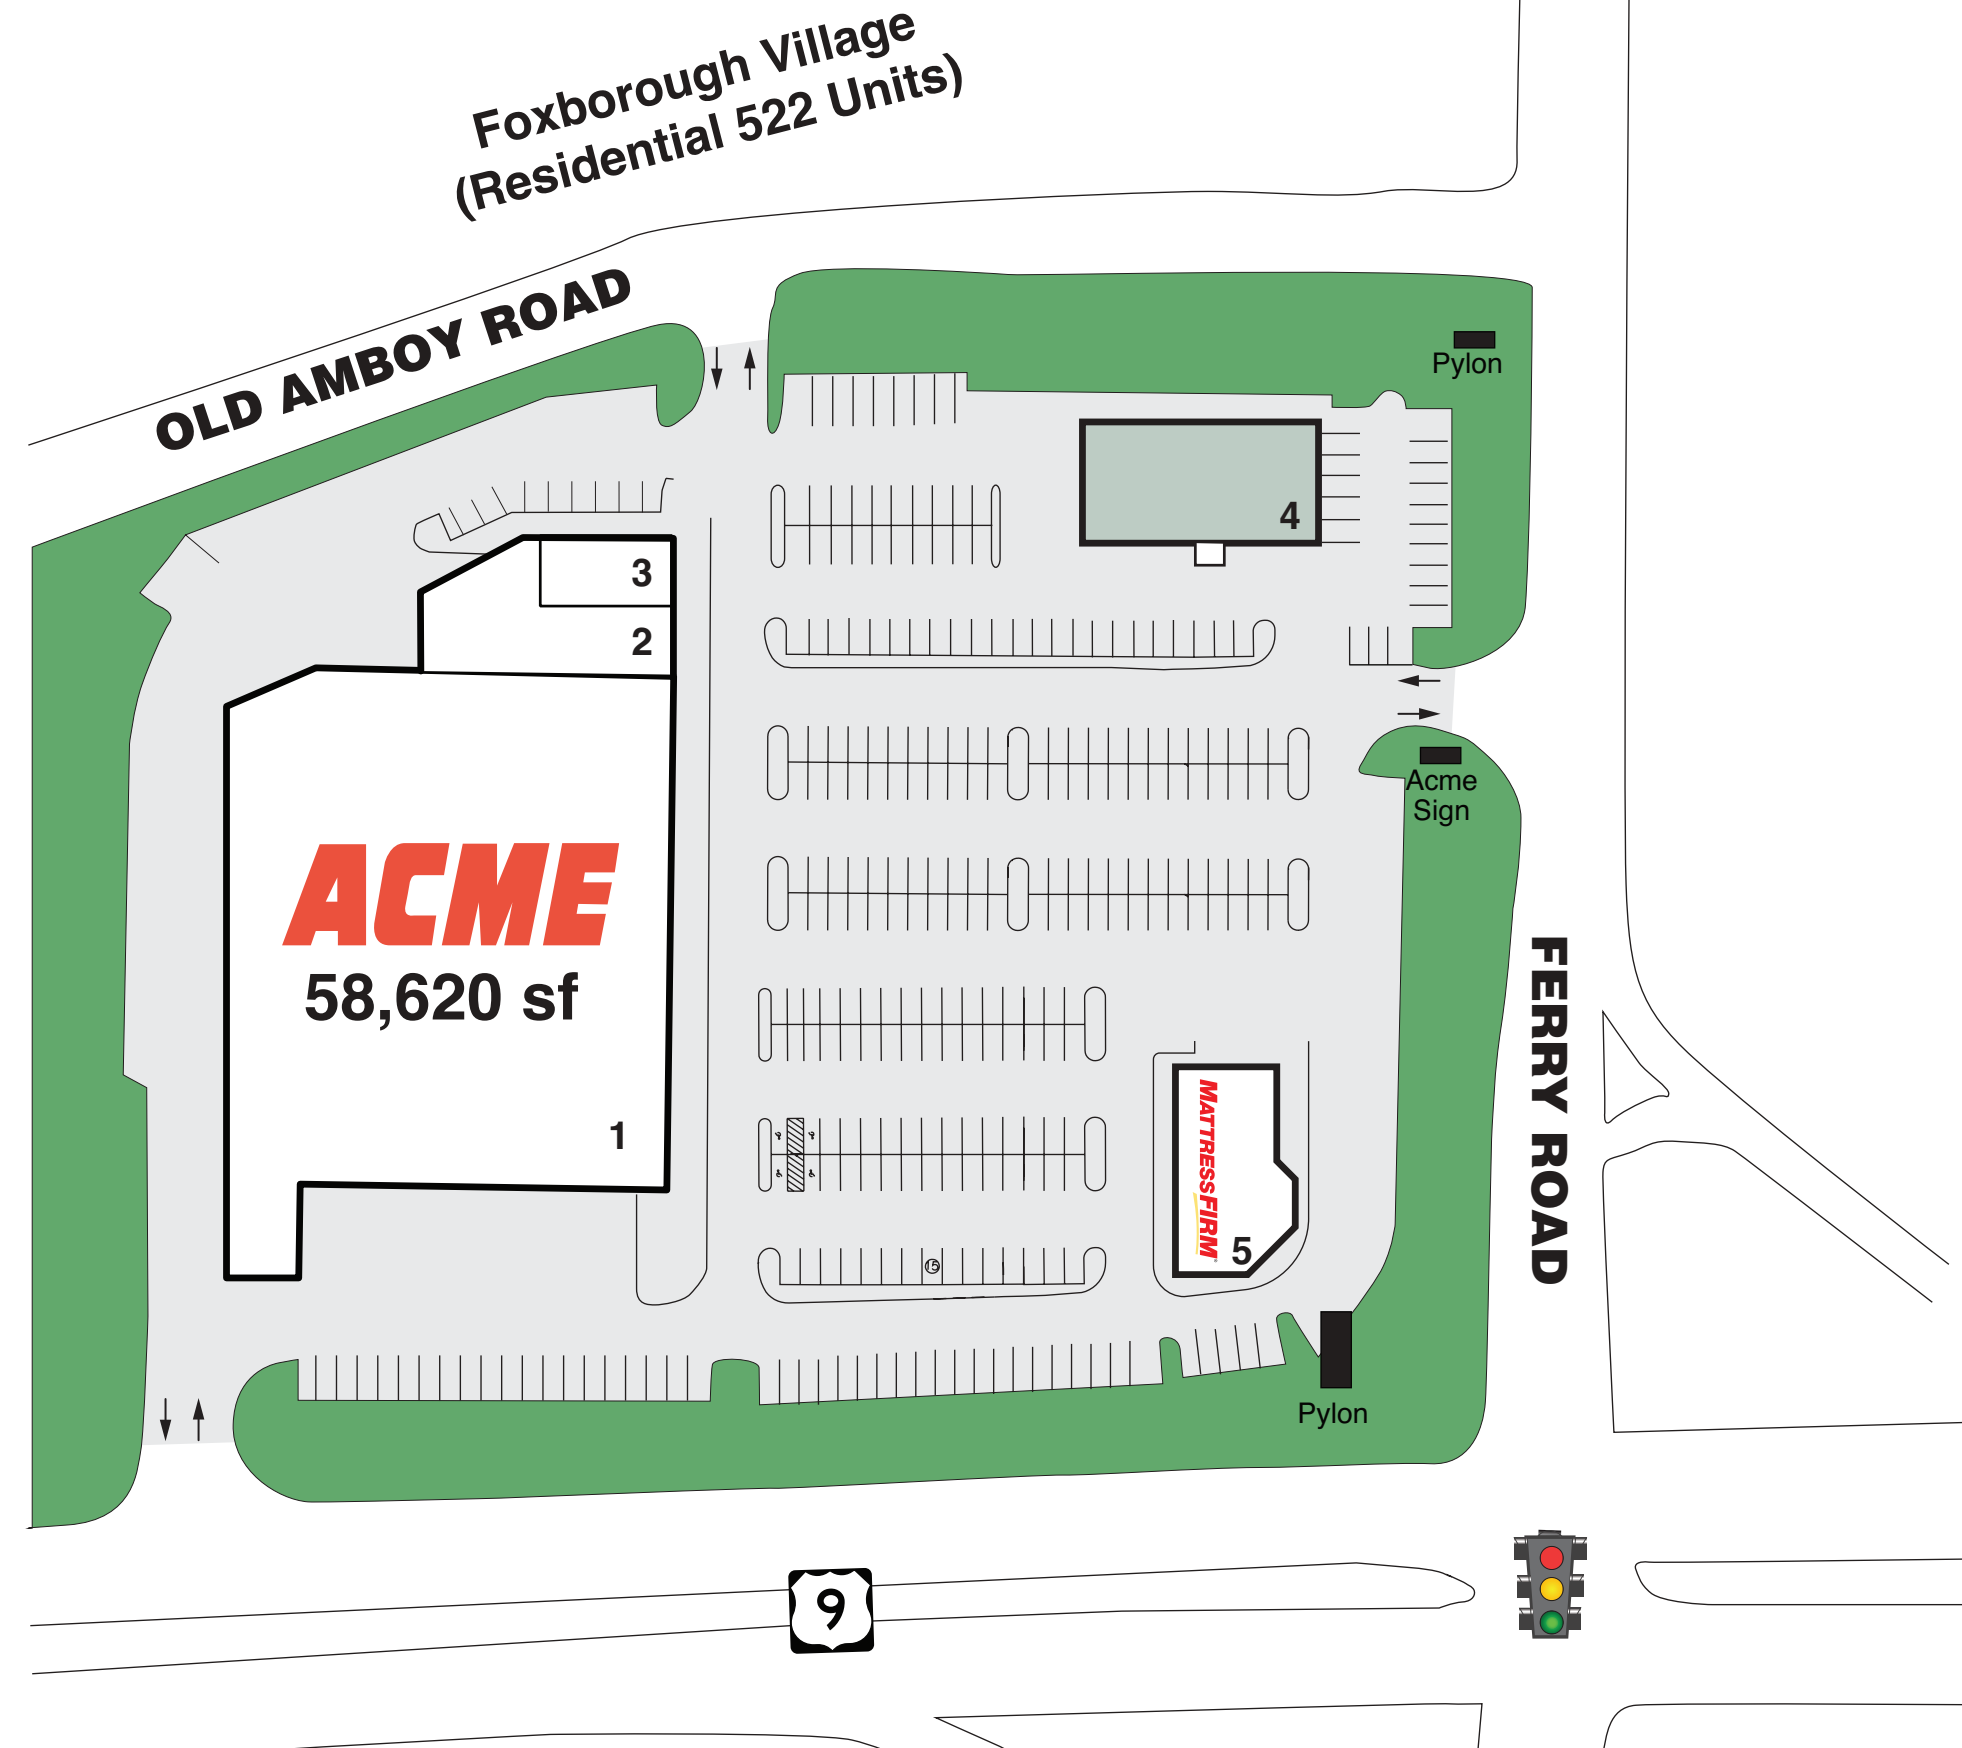

# Acme Shopping Center

US Route 9 South & Ferry Road  
Old Bridge, New Jersey 08657

**RD** Jordan Goldblum  
212-265-6600 x390  
jgoldblum@rdmanagement.com  
**MANAGEMENT LLC** 810 Seventh Avenue, 10th floor  
New York, NY 10019

- |                     |           |
|---------------------|-----------|
| 1. Acme Supermarket | 58,620 sf |
| 2. Vingo Liquors    | 5,000 sf  |
| 3. Spa Nails & Hair | 2,140 sf  |
| 4. Available        | 6,300 sf  |
| 5. Mattress Firm    | 5,300 sf  |