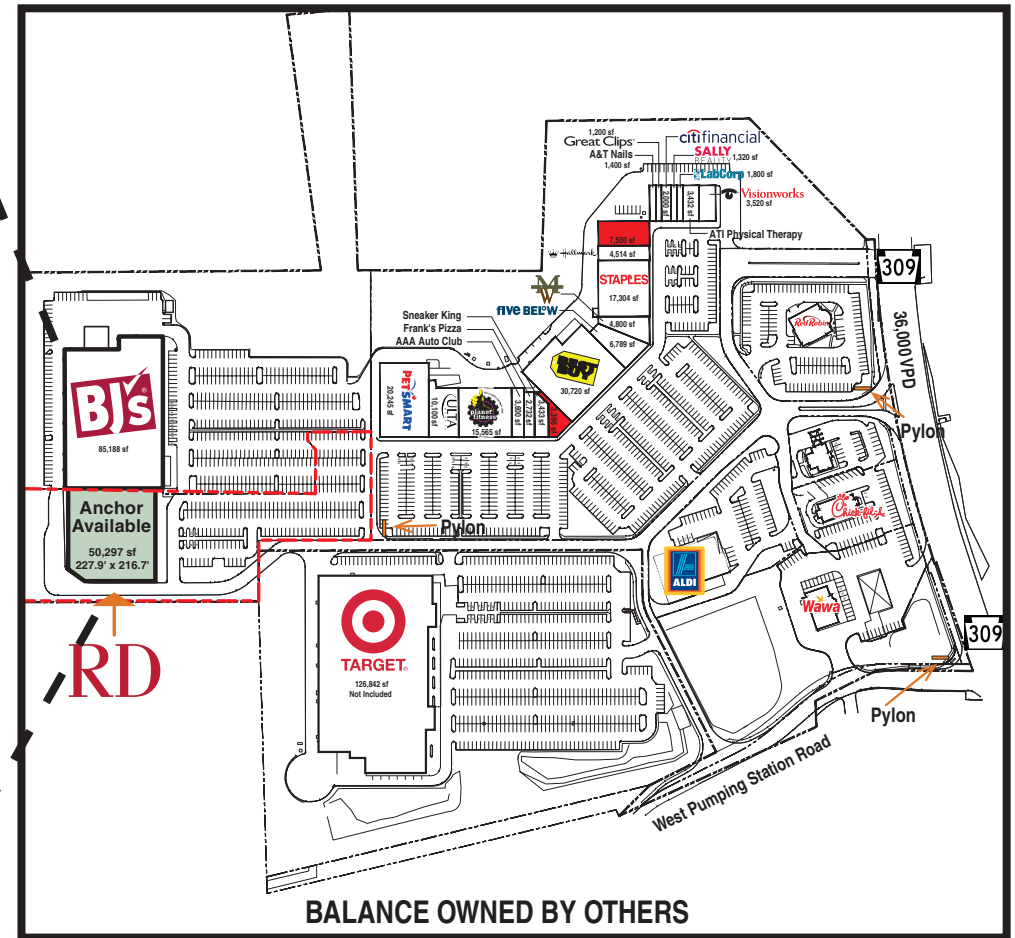

Anchor Space at Richland Marketplace

PA Route 309 & West Pumping Station Road
Quakertown, Pennsylvania 18951

Bradley M. Schwartz
212-265-6600 x298
bschwartz@rdmanagement.com
810 Seventh Avenue, 10th floor
New York, NY 10019

BALANCE OWNED BY OTHERS