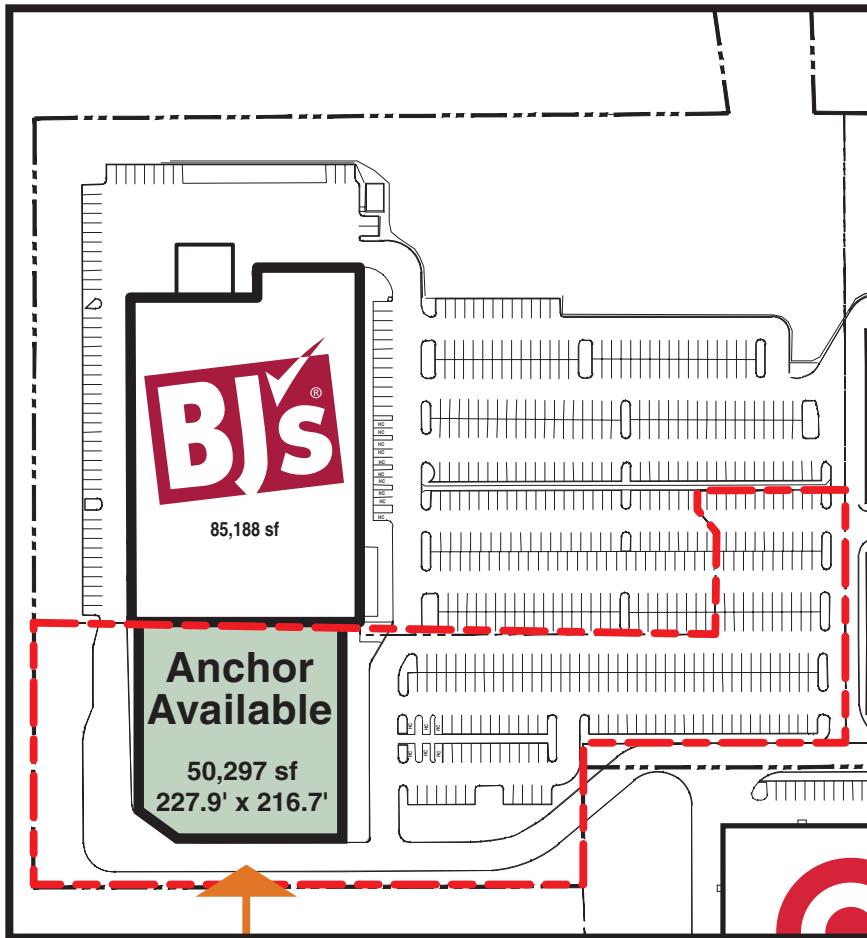

Anchor Space at Richland Marketplace

PA Route 309 & West Pumping Station Road
Quakertown, Pennsylvania 18951

Bradley M. Schwartz
212-265-6600 x298
bschwartz@rdmanagement.com
810 Seventh Avenue, 10th floor
New York, NY 10019