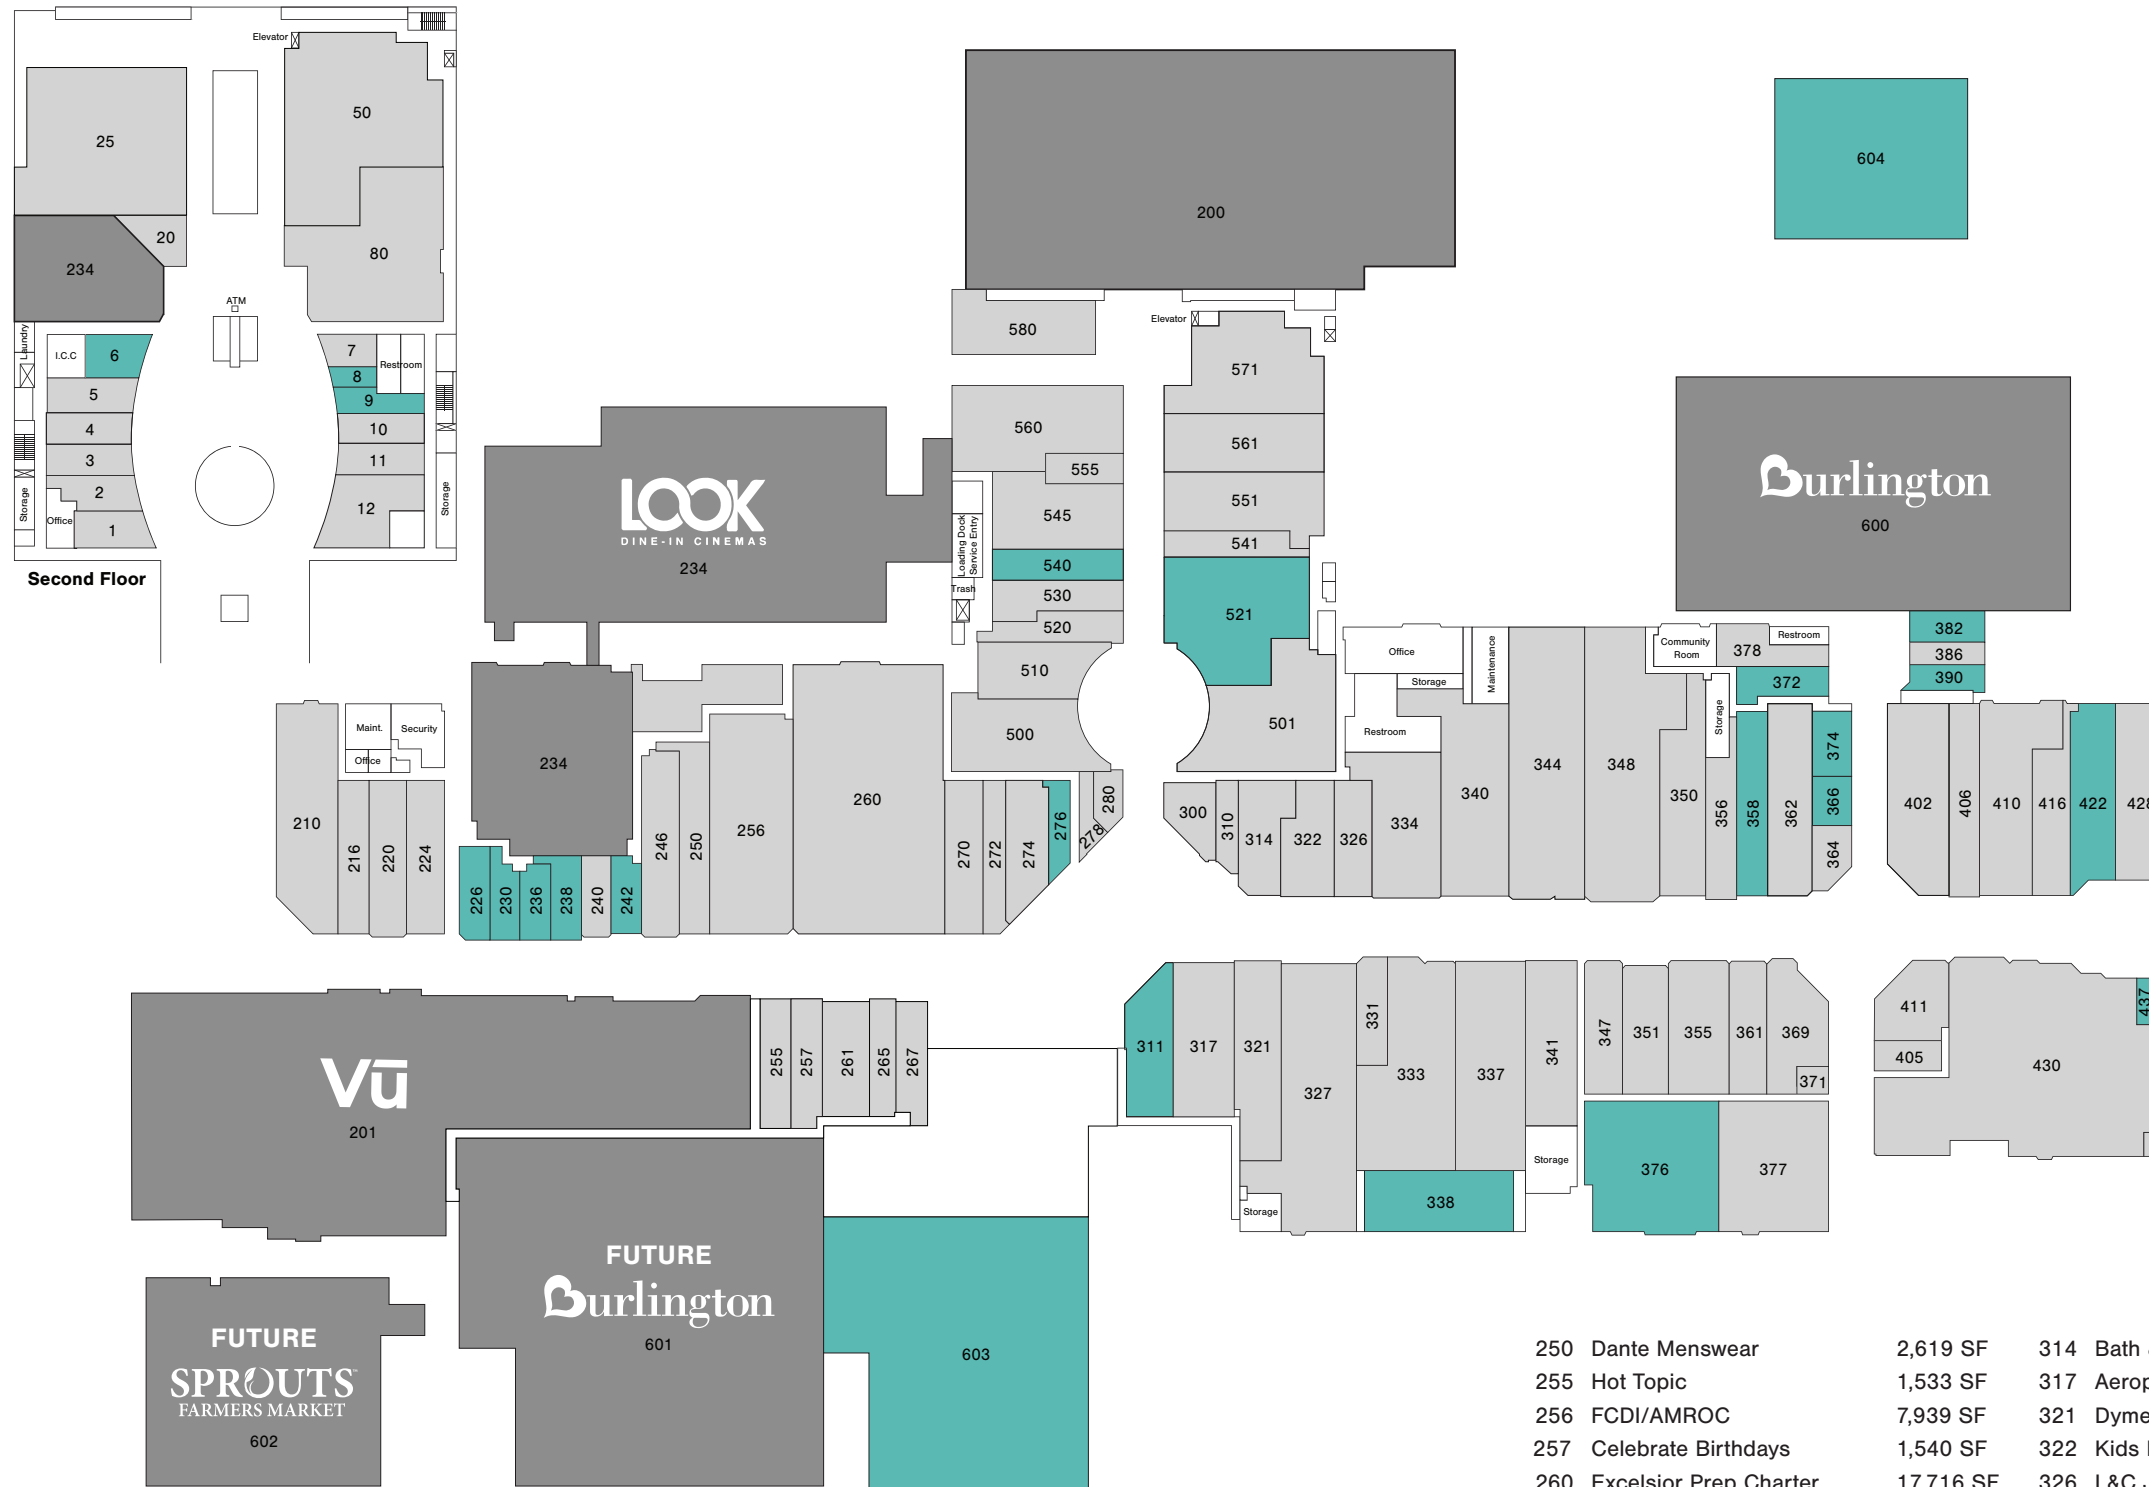

## TENANT DIRECTORY

Tampa, FL 33612

1 VJK Pizza	925 SF	11 Honduras Cafeteria	891 SF	220 Laping Martial Arts	2,531 SF
2 Combo Wok	905 SF	12 Jaiho's	1,643 SF	224 Innovation Place	2,580 SF
3 Perrys BBQ	898 SF	20 Rithm Marketing Office	784 SF	226 Available	800 SF
4 VJK Japan	865 SF	25 USF	7,975 SF	230 Available	1,096 SF
5 Tacos Gone Mobile	1,007 SF	50 USF IAE	8,052 SF	234 LOOK Dine-In Cinemas	57,481 SF
6 Available	869 SF	80 Soaring City	6,300 SF	236 Available	1,000 SF
7 Ice Cream Fantasia	555 SF	200 Family Discount Furniture	177,680 SF	238 Available	1,185 SF
8 Available	302 SF	201 Vu Studios	41,197 SF	240 Cel Lab	1,125 SF
9 Available	658 SF	210 Hibbett	5,900 SF	242 Available	1,125 SF
10 Wingets	834 SF	216 Spencer Gifts	2,057 SF	246 KickzR4us	3,059 SF