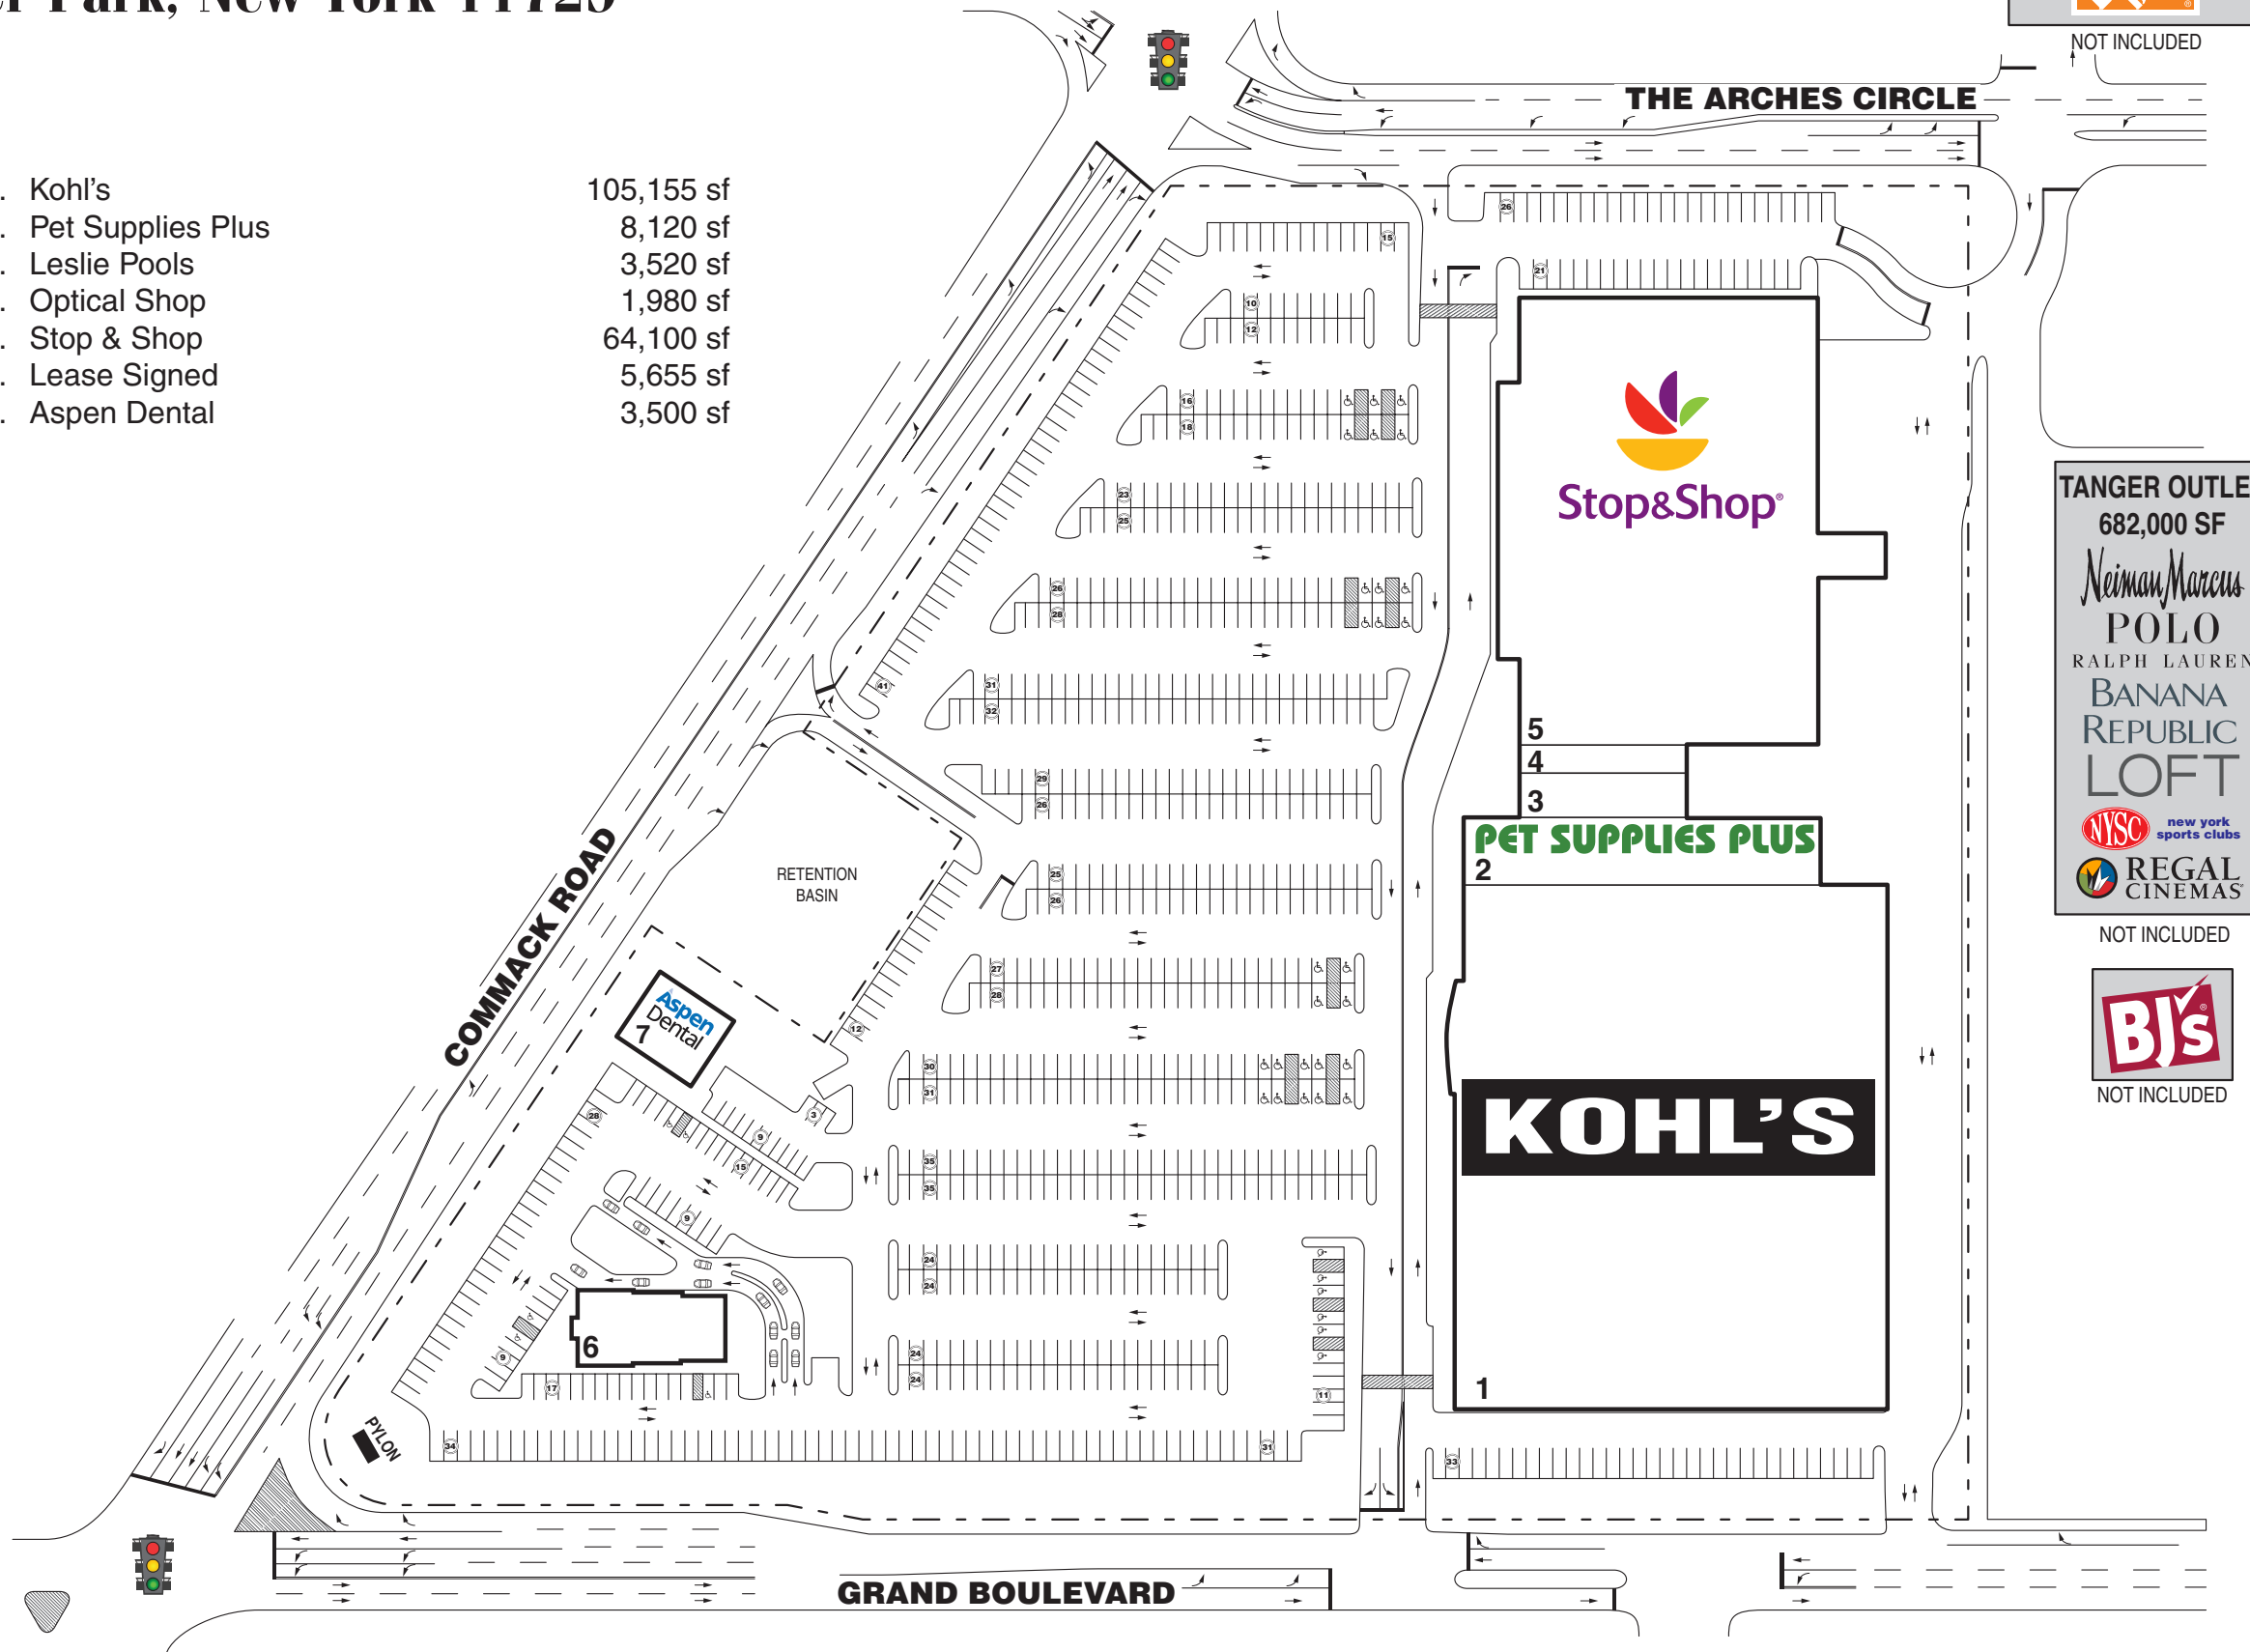

Grand Plaza

Commack Road and Grand Boulevard
Deer Park, New York 11729

Jordan Goldblum
212-265-6600 x390
jgoldblum@rdmanagement.com
810 Seventh Avenue, 10th floor
New York, NY 10019

- | | |
|----------------------|------------|
| 1. Kohl's | 105,155 sf |
| 2. Pet Supplies Plus | 8,120 sf |
| 3. Leslie Pools | 3,520 sf |
| 4. Optical Shop | 1,980 sf |
| 5. Stop & Shop | 64,100 sf |
| 6. Lease Signed | 5,655 sf |
| 7. Aspen Dental | 3,500 sf |

TANGER OUTLET
682,000 SF

Neiman Marcus
POLO
RALPH LAUREN
BANANA
REPUBLIC
LOFT

NYS new york sports clubs
REGAL CINEMAS

NOT INCLUDED

NOT INCLUDED