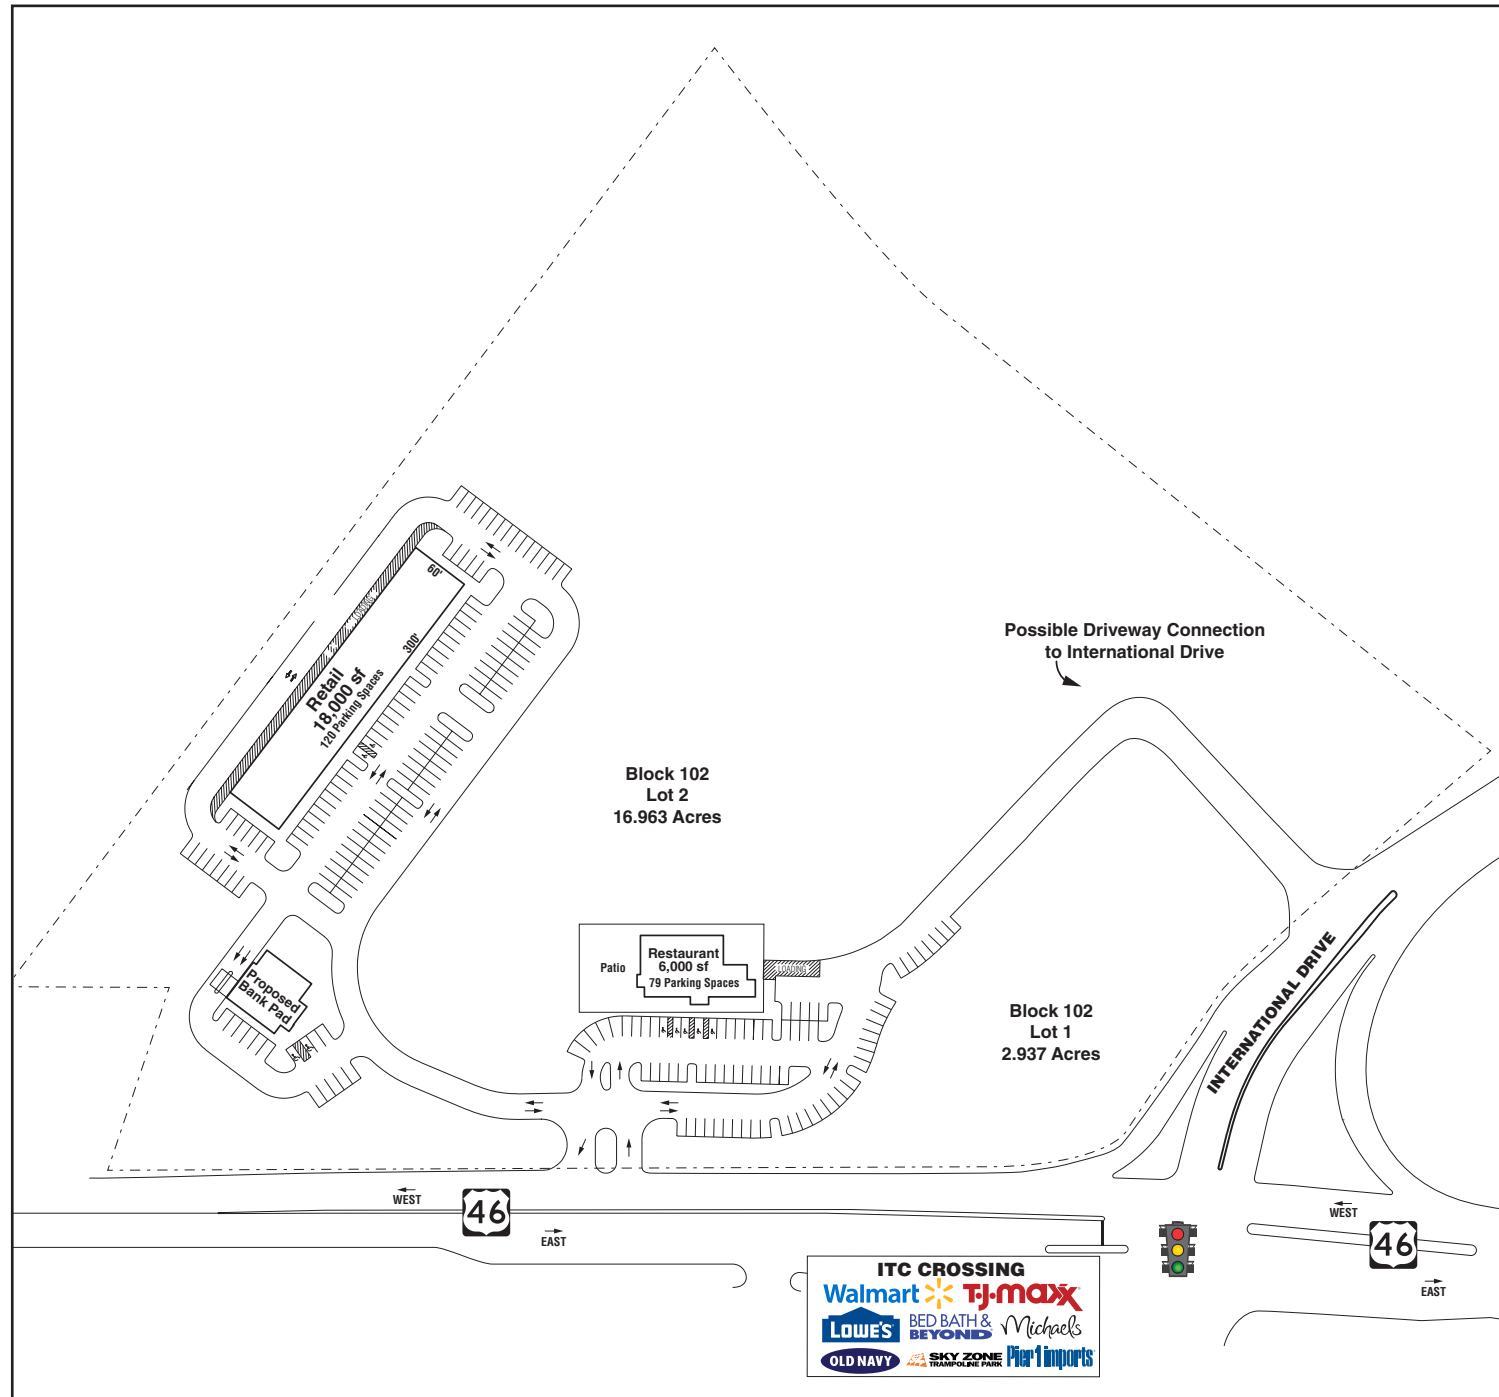

Vacant Land

Route 46 & I-80

Mount Olive, New Jersey 07828

Jordan Goldblum
212-265-6600 x390
jgoldblum@rdmanagement.com
810 Seventh Avenue, 10th floor
New York, NY 10019

RETAIL CONCEPT

RESTAURANT CONCEPT