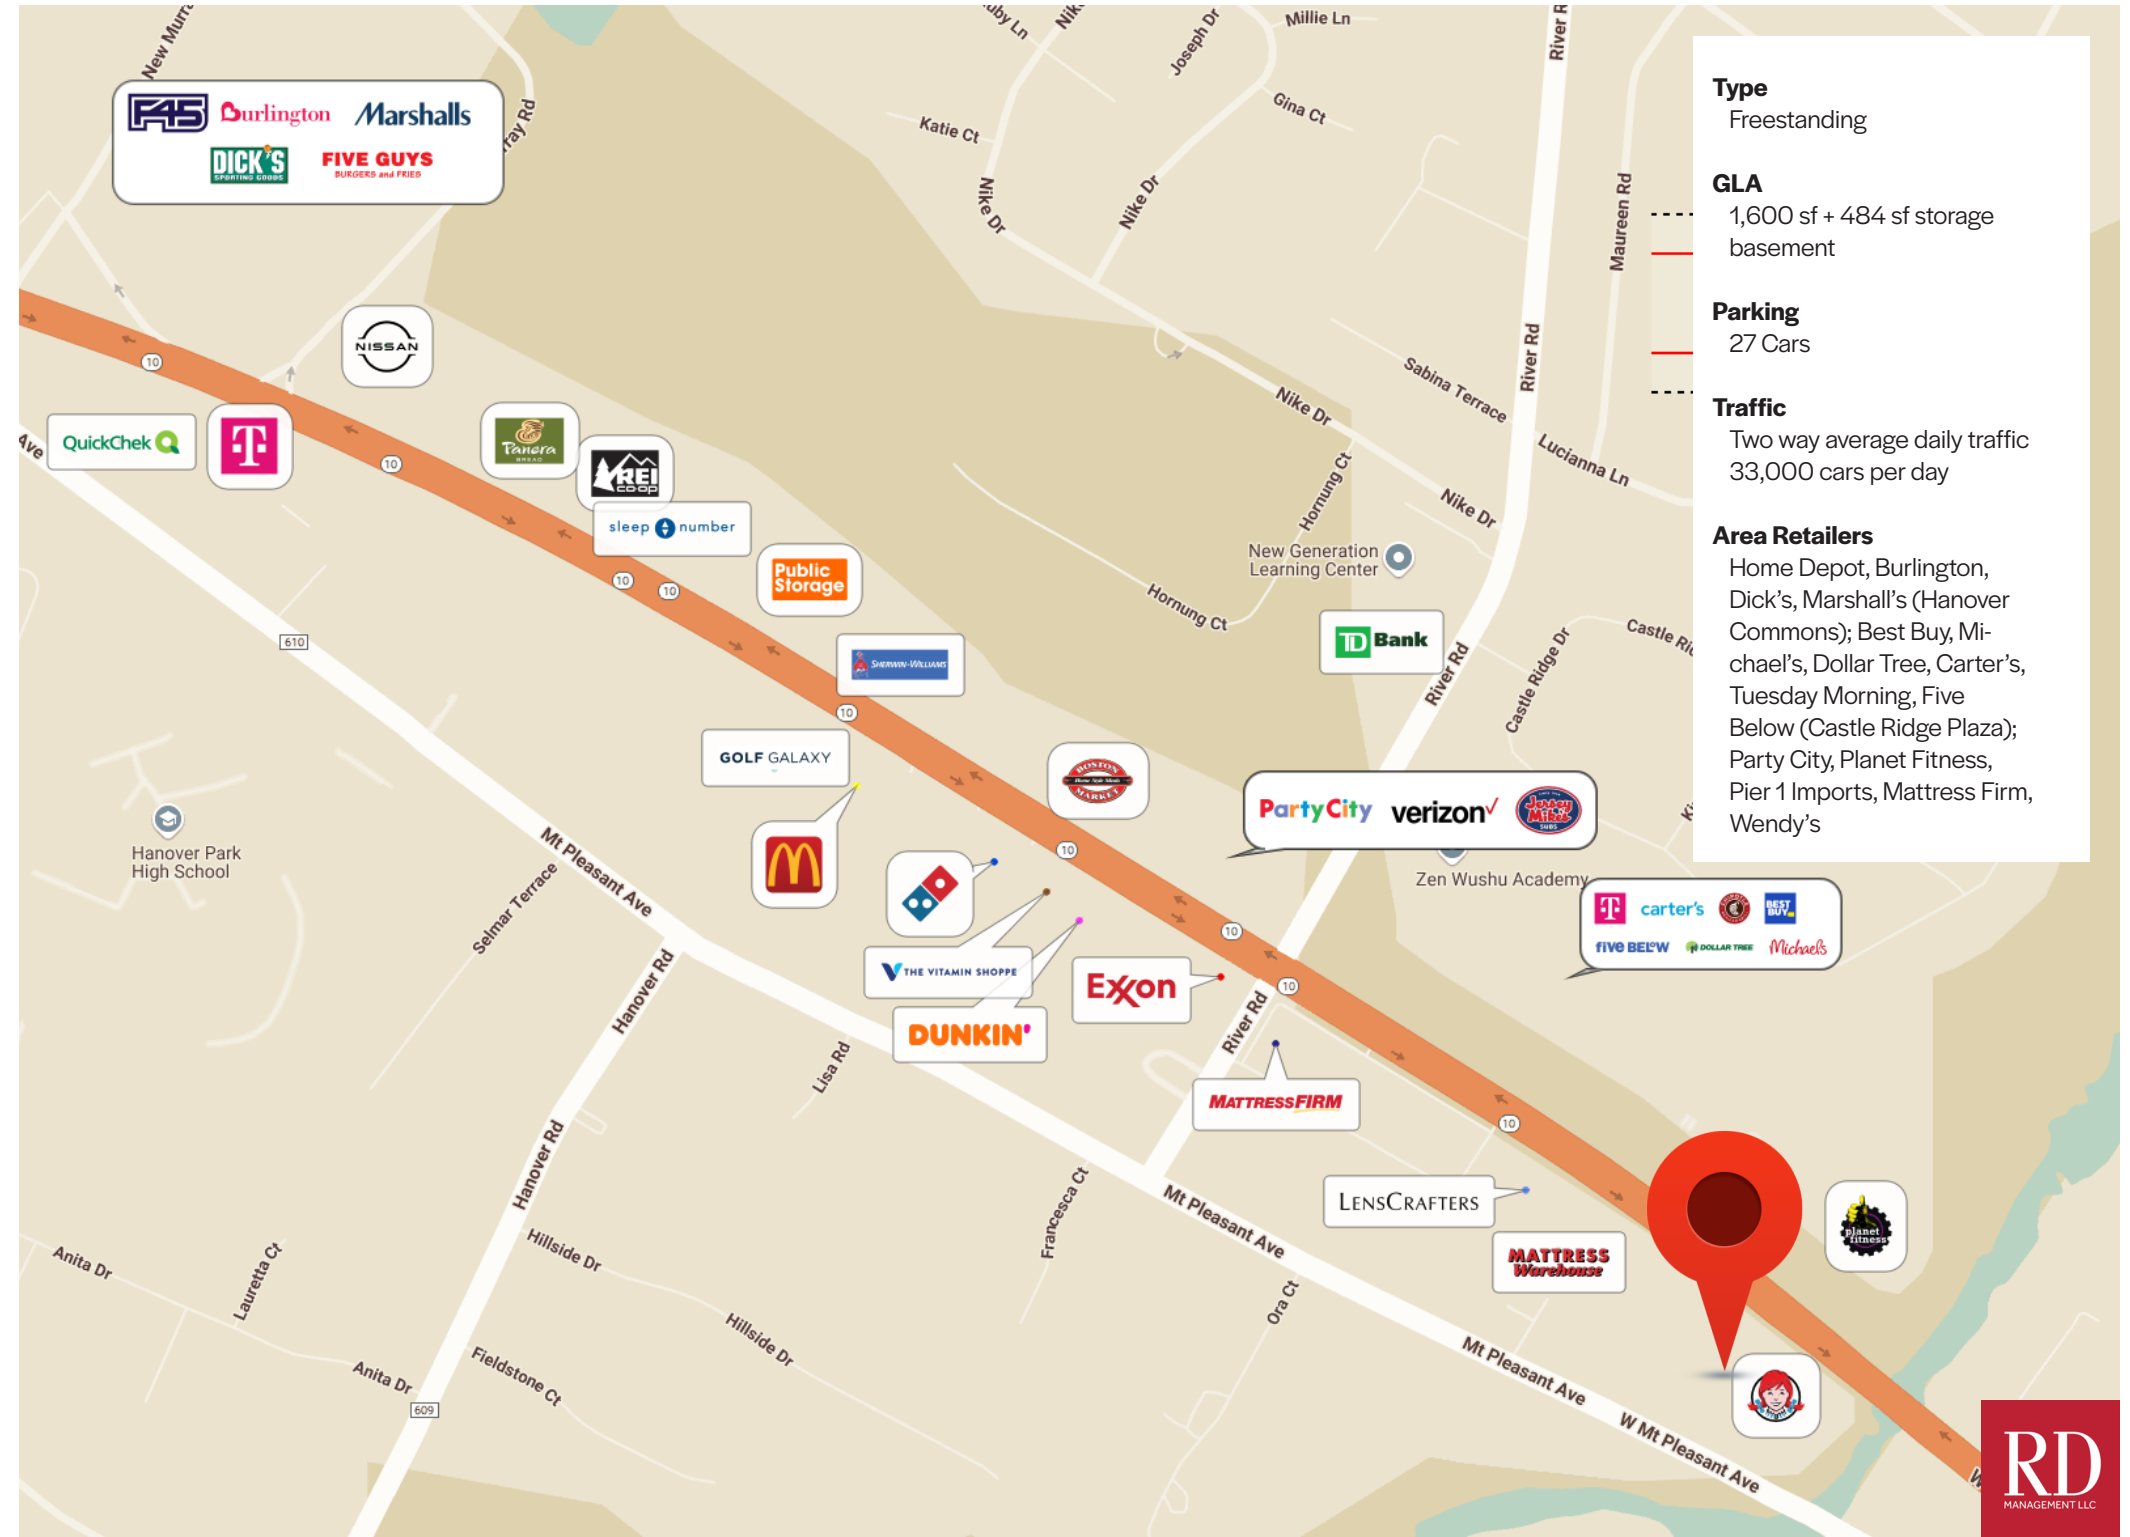

Gregorys Drive Thru

405 NJ State Route 10 East Hanover, New Jersey 07936

Gregorys Coffee Drive Thru

East Hanover, NJ

Site Plan

Information furnished is from sources deemed reliable, but is not guaranteed by RD Management and is subject to change in price, corrections, errors and omissions, prior sales or withdrawal without notice.

Gregorys Coffee Drive Thru

East Hanover, NJ

Demographics

Population

Households

Average HH Income

Age

Median HH Income

Daytime Demographics

Gregorys Coffee Drive Thru

East Hanover, NJ

Overview & Neighborhood Map

Gregorys Coffee Drive Thru

405 NJ State Route 10 East Hanover, New Jersey 07936

Andrea Kyriacou
Senior Leasing Representative
akyriacou@rdmanagement.com
212.265.6600 x390
201.747.8608
rdmanagement.com