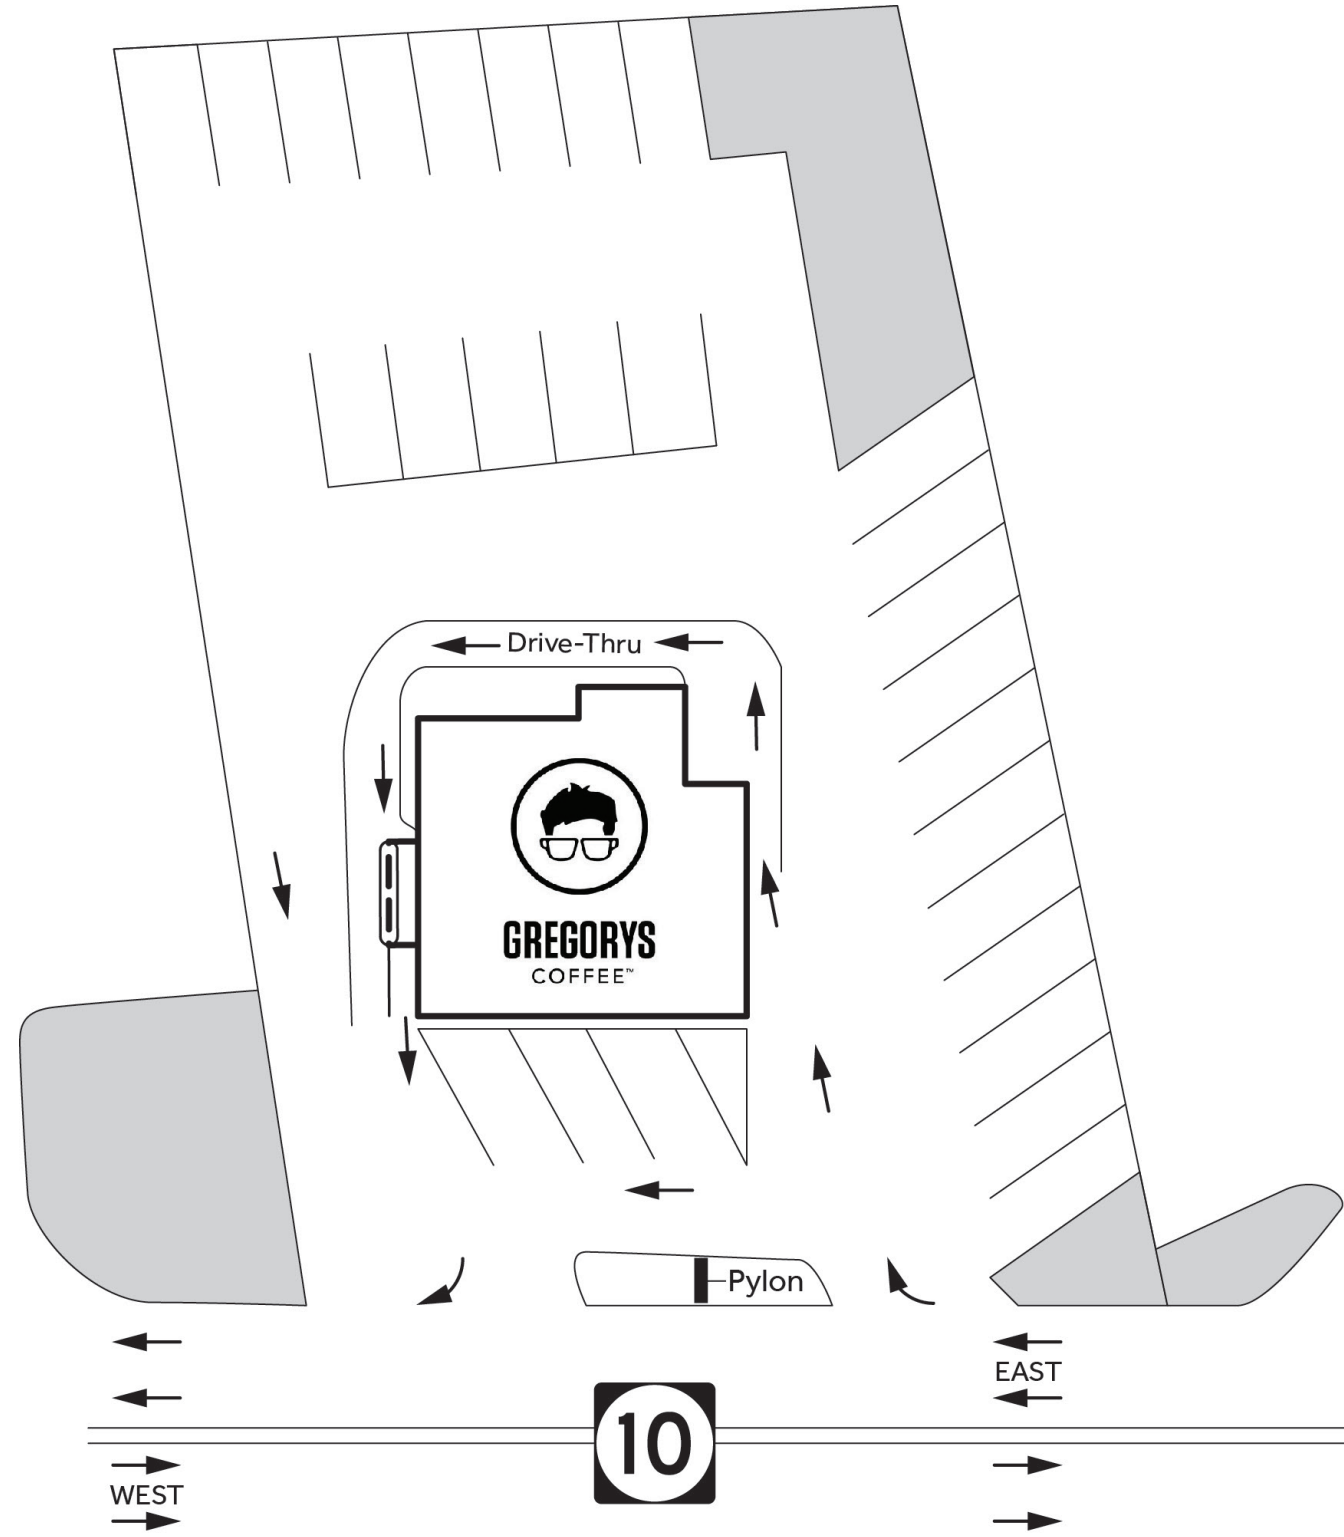

Gregorys Drive Thru

405 NJ State Route 10 East Hanover, New Jersey 07936

Gregorys Coffee Drive Thru

East Hanover, NJ

Site Plan

Information furnished is from sources deemed reliable, but is not guaranteed by RD Management and is subject to change in price, corrections, errors and omissions, prior sales or withdrawal without notice.