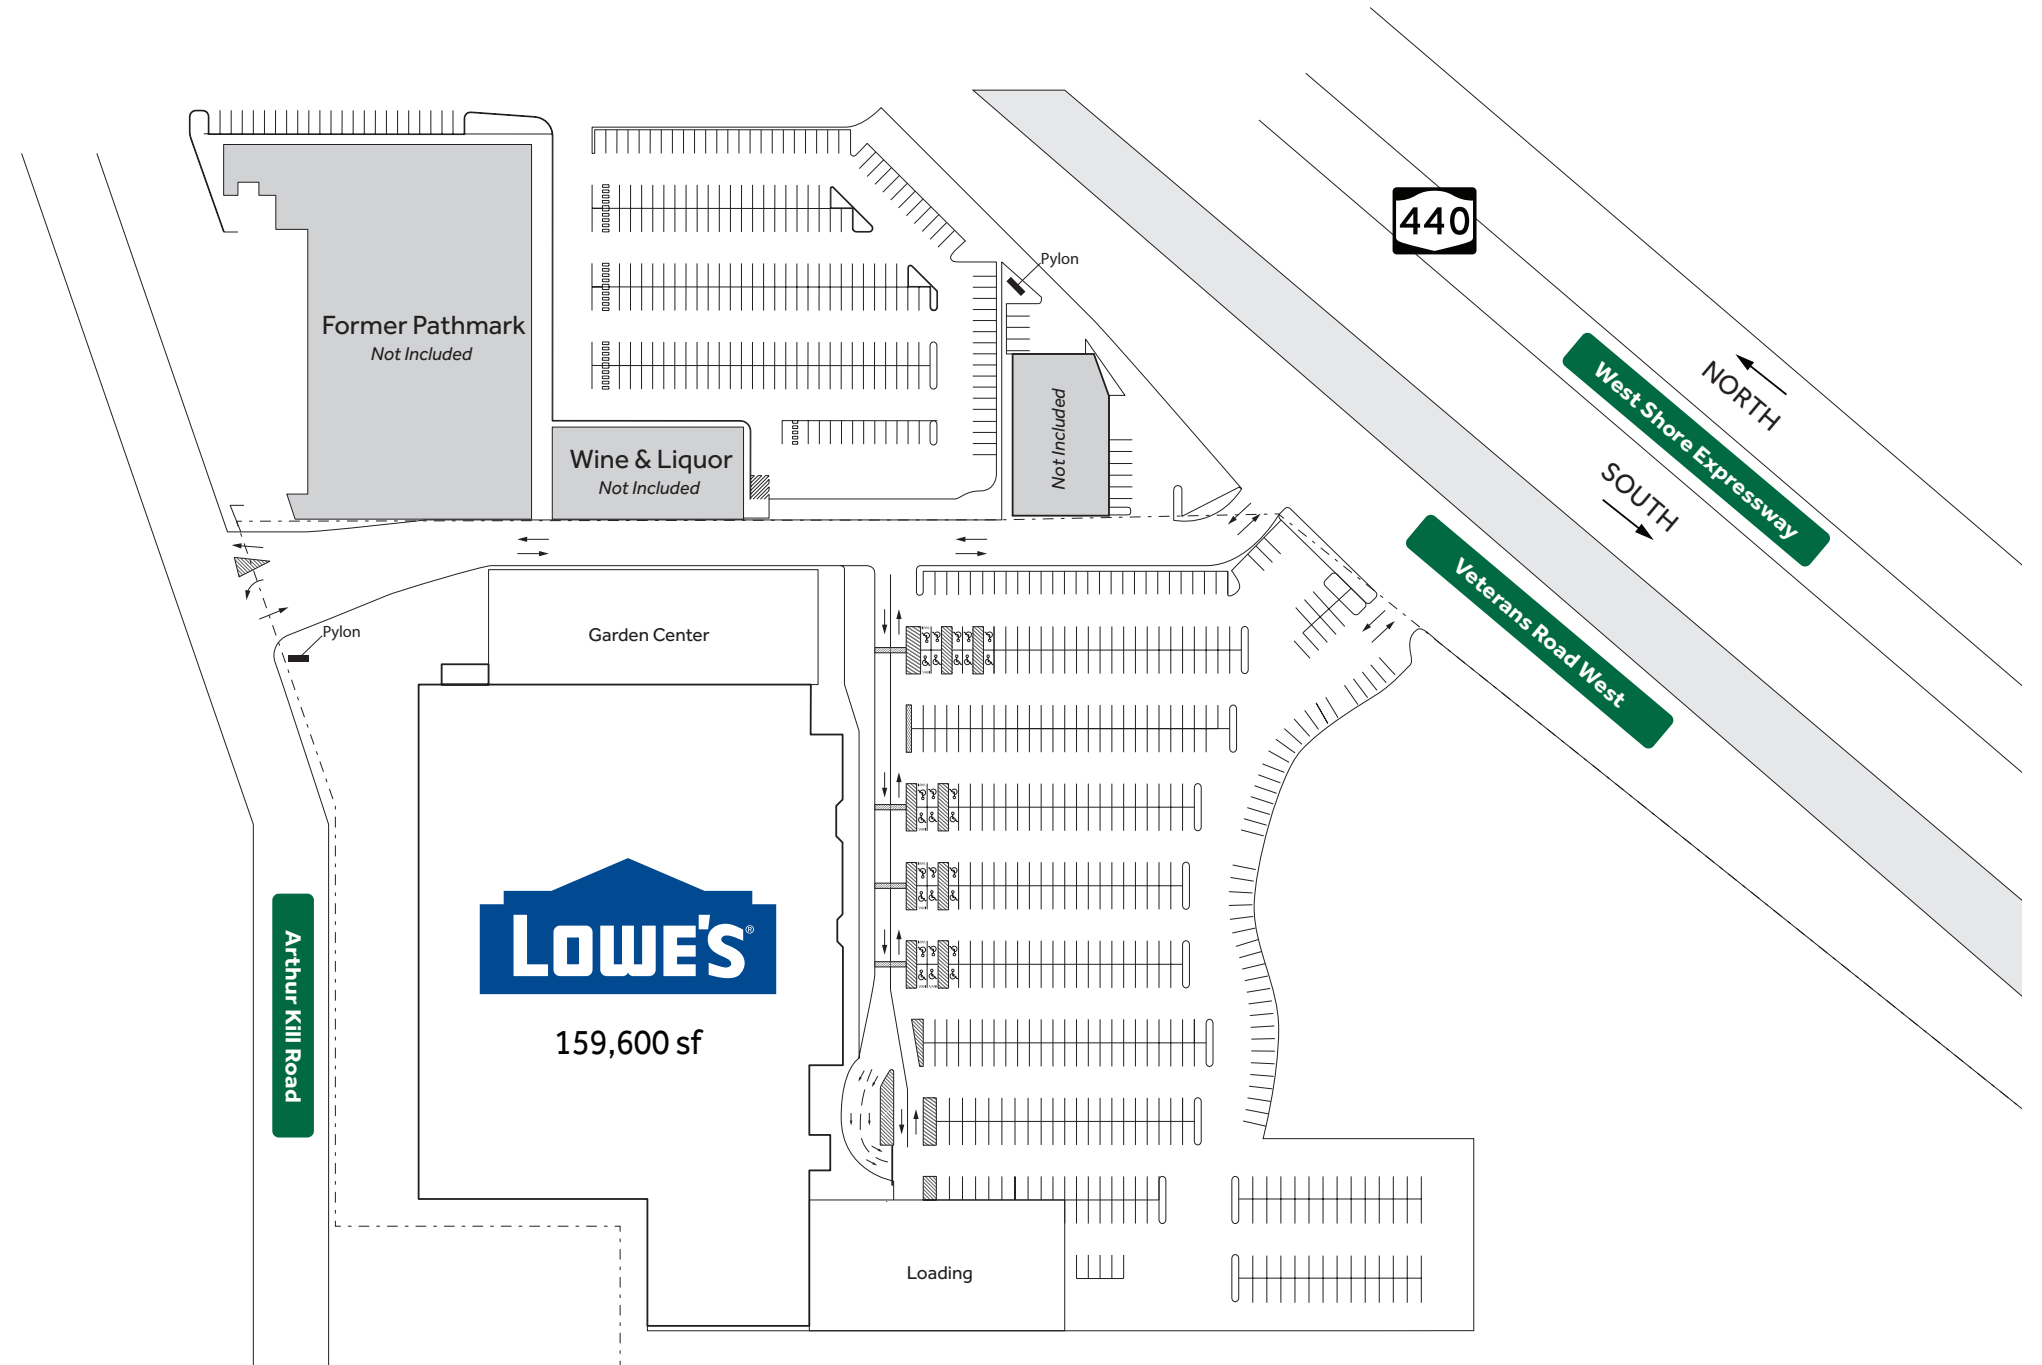

Lowe's West Shore Center

Staten Island, New York

Information furnished is from sources deemed reliable, but is not guaranteed by RD Management and is subject to change in price, corrections, errors and omissions, prior sales or withdrawal without notice.